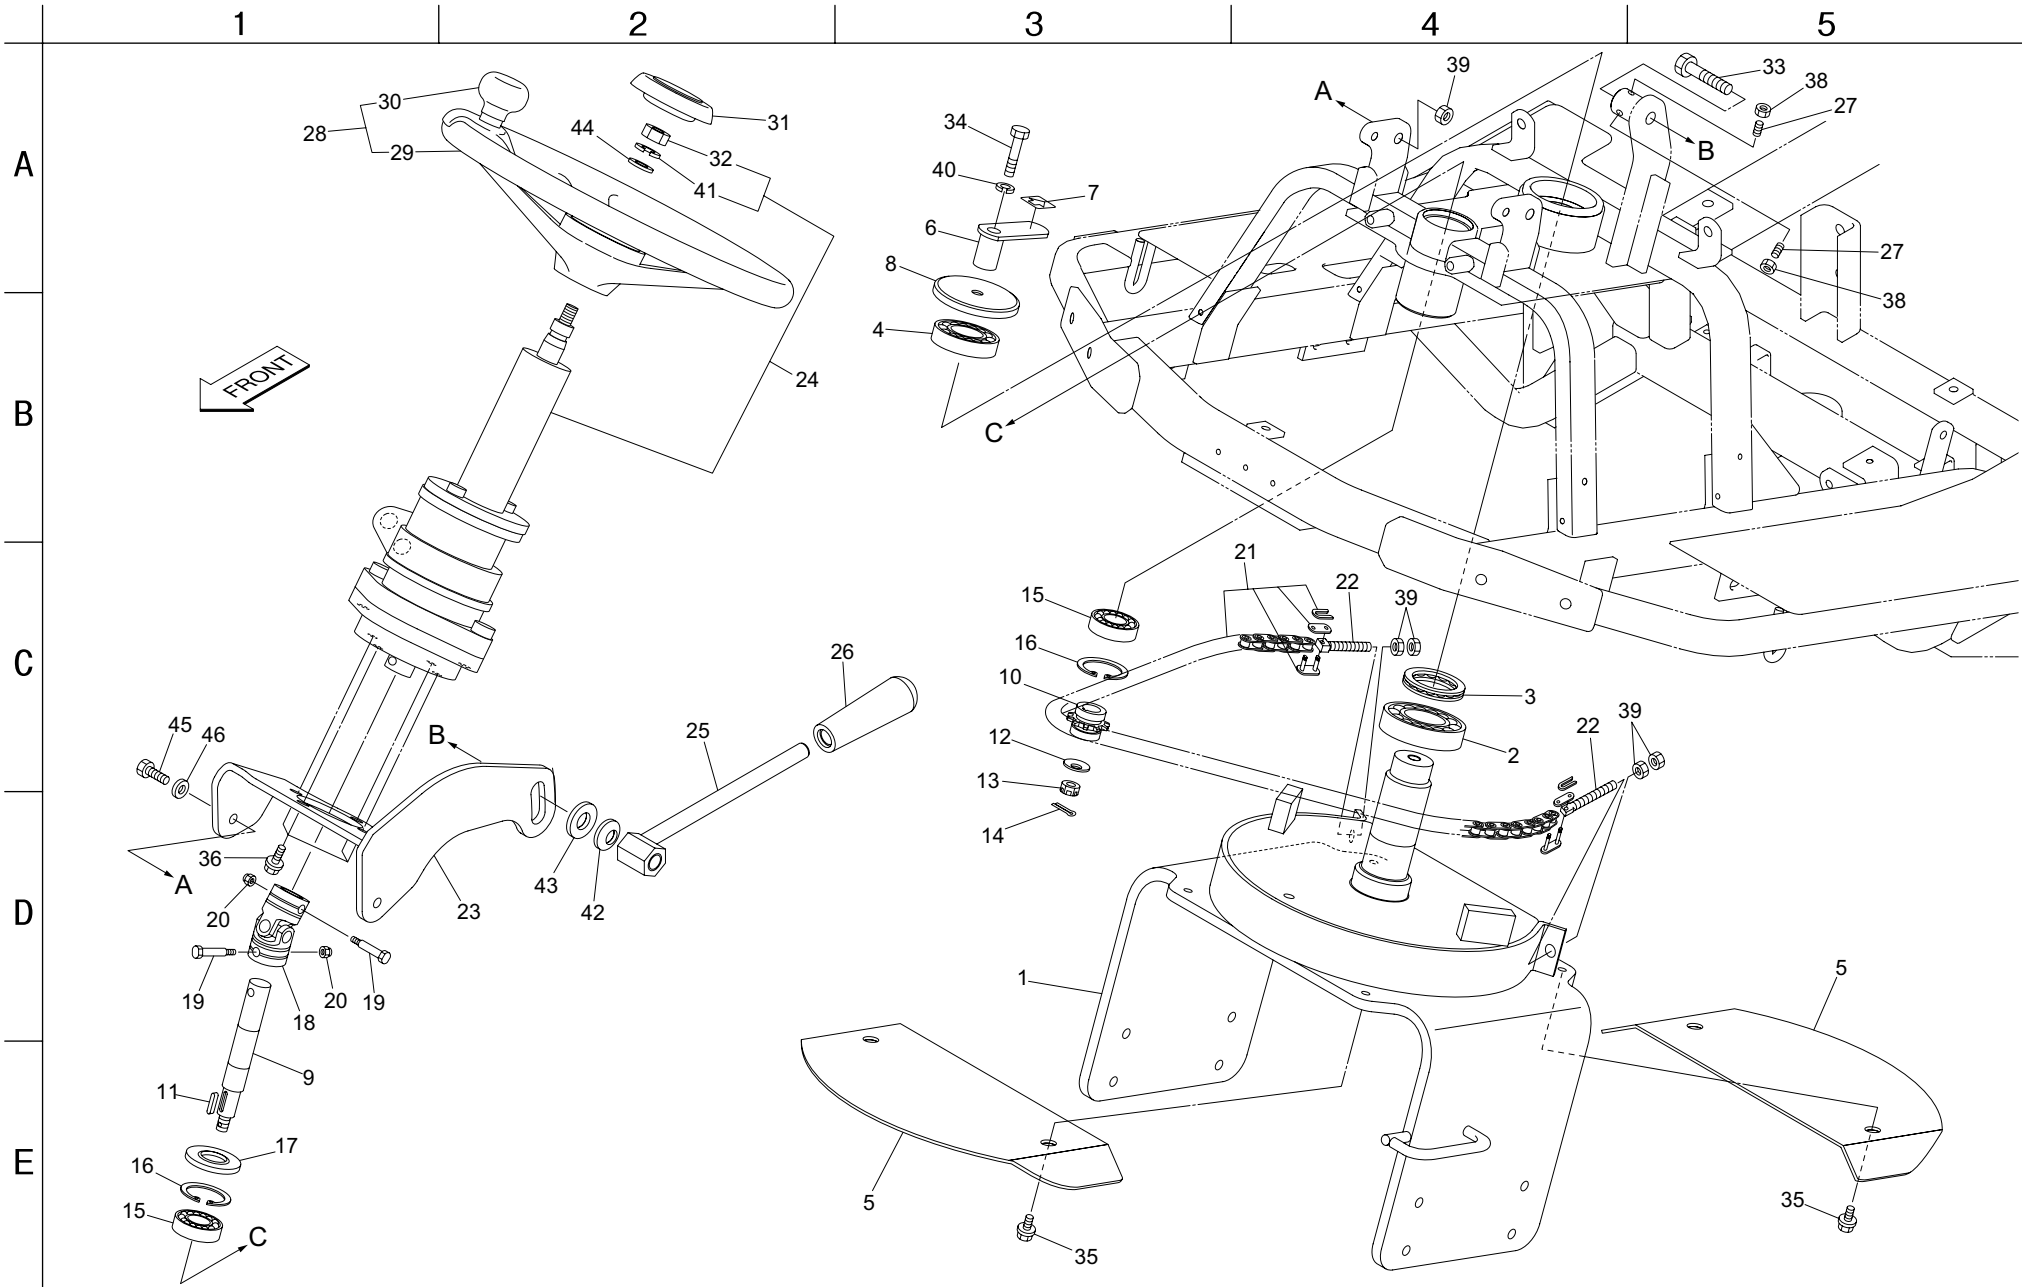

Cat No.	Code No.	Part name	Qty	Remarks
1 - 1	SP05---0101CD	Frame	1	
1 - 2				
1 - 3				
1 - 4				
1 - 5				
1 - 6				
1 - 7	SP05---0102BD	Seat Mount	1	
1 - 8	K4033000520	4 Rubber Plate 40260	1	
1 - 9	K1700000240	Slide Saddle XB-150 Ass'y	1	
1 - 10	K1700000230	Saddle XB-150	1	
1 - 11	K1701000050	XB-180 Slide Rail	1	
1 - 12	K3381000020	Gas Spring C20	1	
1 - 13	SP05---0103ZD	Seat Mount Support Fitting	1	
1 - 14	SP05---0104AD	Battery Mount	1	
1 - 15	SP05---0105ZD	Battery Pressure Fitting	1	
1 - 16	SP05---0106Z2	Battery Set Screw	2	
1 - 17	K0140060002	6 Wing Nut	2	
1 - 18	K4033000530	Battery Mount Rubber	1	
1 - 19				
1 - 20	K3313000320	Valve Module	1	
1 - 21				
1 - 22	K0000100402	10 Bolt 40	2	
1 - 23	K0007080152	8 Bolt 15SW	3	
1 - 24	K0003081002	8 Bolt 100	2	
1 - 25				
1 - 26				
1 - 27				
1 - 28	K0100080002	8 Nut	4	
1 - 29	K0100100002	10 Nut	2	
1 - 30	K0200080002	8S Washer	8	
1 - 31	K0200100002	10S Washer	10	
1 - 32	K5000100002	10 Washer	12	
1 - 33	K4270030060	30 Harness Clip M6	2	
1 - 34	K4270050060	50 Harness Clip M6	2	
1 - 35	K5000060002	6 Washer	4	

Cat No.	Code No.	Part name	Qty	Remarks
1 - 36				
1 - 37	K5000080002	8 Washer	2	
1 - 38	K0200060002	6S Washer	6	
1 - 39	K0000060102	6 Bolt 10	4	
1 - 40	K0000100202	10 Bolt 20	6	
1 - 41				
1 - 42	K0007100202	10 Bolt 20SW	3	
1 - 43	SP05---0121Z0	Step Mat (Left)	1	
1 - 44	SP05---0120Z0	Step Mat (Right)	1	
1 - 45	SP05---0114ZD	Valve Mount	1	
1 - 46	K0000120202	12 Bolt 20	2	
1 - 47	K0200120002	12S Washer	2	
1 - 48	K5000120002	12 Washer	2	
1 - 49	K0000100302	10 Bolt 30	4	
1 - 50	K4203001430	Forward Label	1	
1 - 51	K4203001440	Backward Label	1	
1 - 52	K4203001450	Brake Label	1	
1 - 53	SP05---2124ZD	Manual Case Mounting Plate	1	
1 - 54	SP05---2120Z0	Manual Case	1	
1 - 55	K4209001300	Owner's Manual Label	1	
1 - 56	K4205001560	"Read Manual Carefully" Label	1	
1 - 57	SP05---2125Z2	Fixing Band	1	
1 - 58	K0144080002	8U Nut	2	
1 - 59	SP05---0109ZD	Broom pipe mounting plate	1	
1 - 60	SP05---0110ZD	Broom pipe	1	

1. Frame section

SP05

2. Steering section

SP05