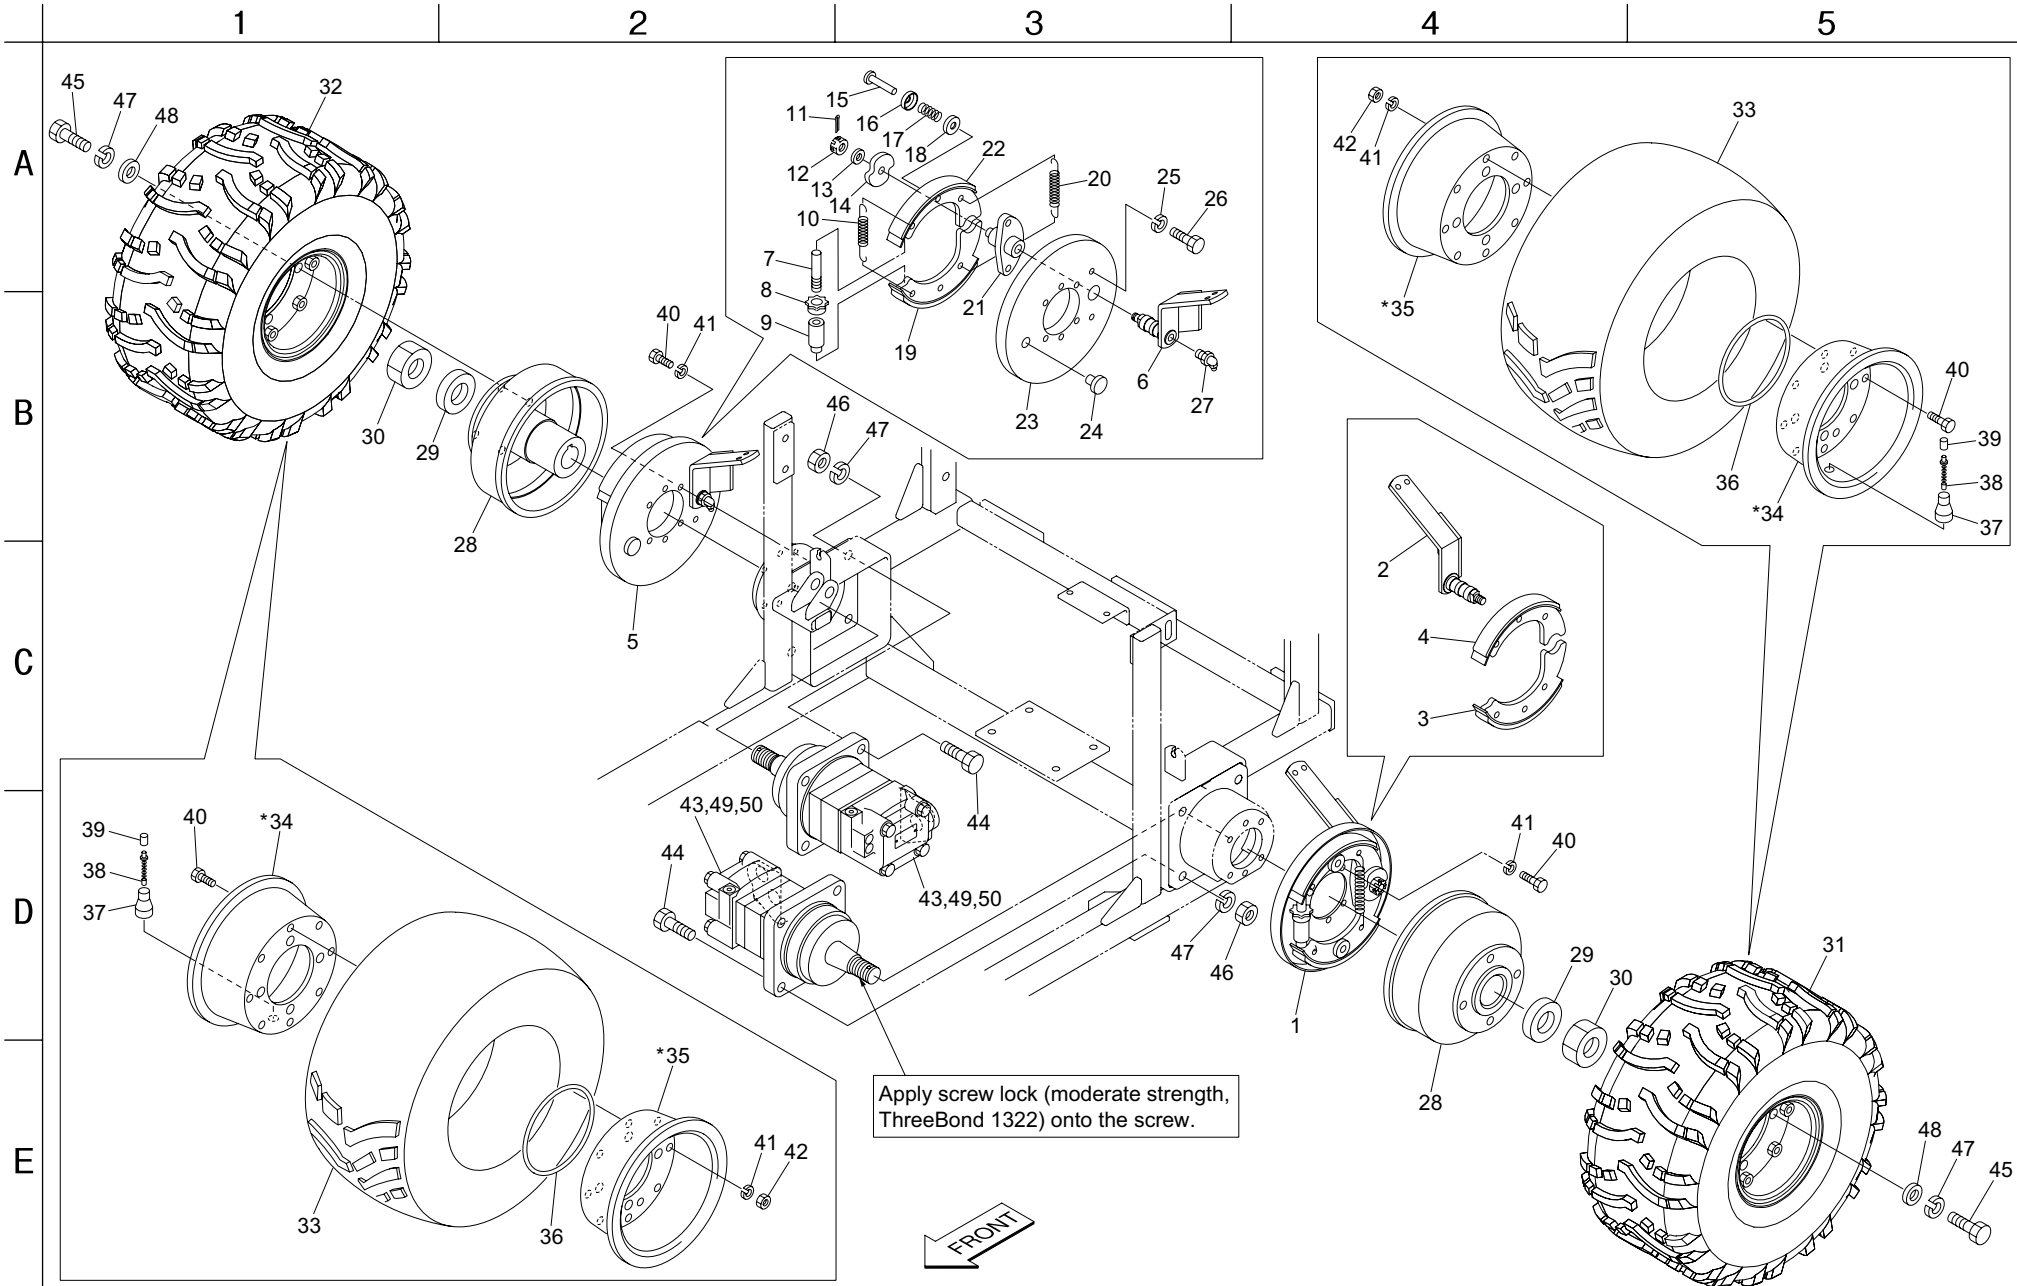

5. Rear wheel section

SP05

6. Engine section

SP05

Cat No.	Code No.	Part name	Qty	Remarks
6 - 1	SP05---0301ZD	Engine Base	1	
6 - 2	K4040000130	Anti-Vibration Rubber EA4006	4	
6 - 4	PL492932S	Oil Filter	1	
6 - 5	PL691035	Fuel Filter	1	
6 - 8	K0069000112	6+ Truss Tap Screw 12 (Type 3)	2	
6 - 9	SP05---0311AU	Muffler Pipe	1	
6 - 10	SP05---0309Z2	Engine Mounting Eye	4	
6 - 13	K4205001530	Caution Label-Rotating Parts	1	
6 - 17	SP05---0316Z0	Heat Insulating Board	1	
6 - 20	K3420000060	Fuel Cock 22	1	
6 - 21	K4260000150	Hose Clamp 12	6	
6 - 24	K4261032000	Parker Clamp 40-64	2	
6 - 25	SP05---0312Z0	Spacer Rubber	1	
6 - 30	SP05---0340ZD	Throttle Lever	1	
6 - 31	SP05---0341Z2	Support Plate	1	
6 - 32	K1301000150	Throttle Lever Grip	1	
6 - 33	K1110143000	Throttle Wire 1430	1	
6 - 35				
6 - 36	K0000100352	10 Bolt 35	1	
6 - 40	K0007080402	8 Bolt 40SW	2	
6 - 41	K0042050082	5+ R-Head Small Screw 8	1	
6 - 42	K0100050002	5 Nut	1	
6 - 43	K0100100002	10 Nut	1	
6 - 44	K0144080002	8U Nut	4	
6 - 45	K0100080002	8 Nut	9	
6 - 46	K0200050002	5S Washer	1	
6 - 47	K0212100001	10 Disc Spring Washer 1L	4	
6 - 48	K0300016122	1.6 Split Pin 12	1	
6 - 49	K5000060002	6 Washer	7	
6 - 50	K5000100002	10 Washer	1	
6 - 51	K5012308352	2.3 SPCC Washer 835	2	
6 - 52	K0007080452	8 Bolt 45SW	2	
6 - 53	K0200080002	8S Washer	9	
6 - 54	K5000080002	8 Washer	11	
6 - 55	K0045080202	8+ Truss Small Screw 20	1	