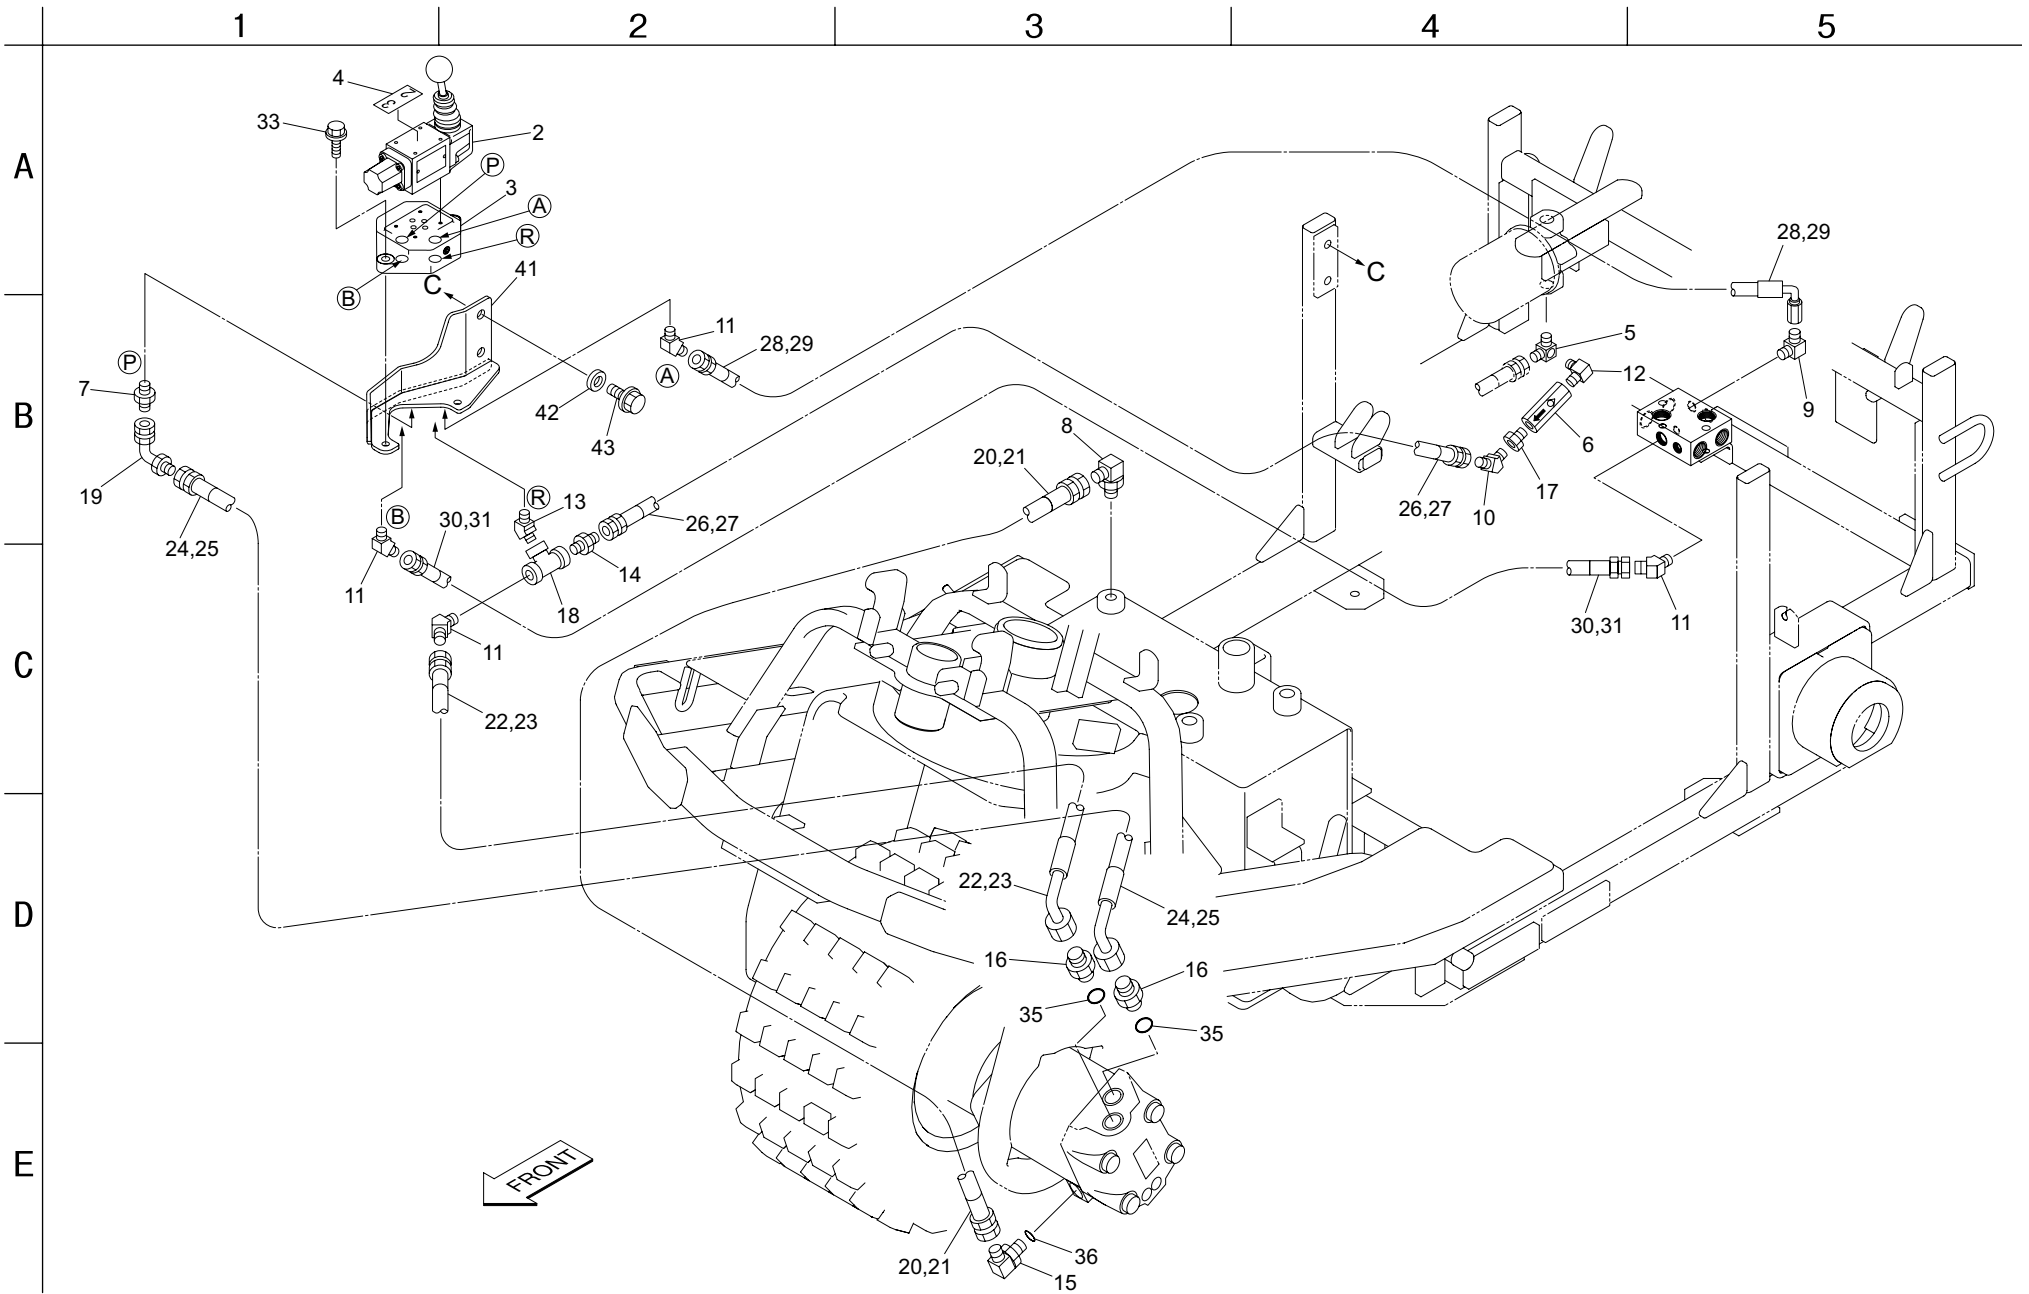

11. Traveling hydraulic section (for three-wheel drive)

SP05