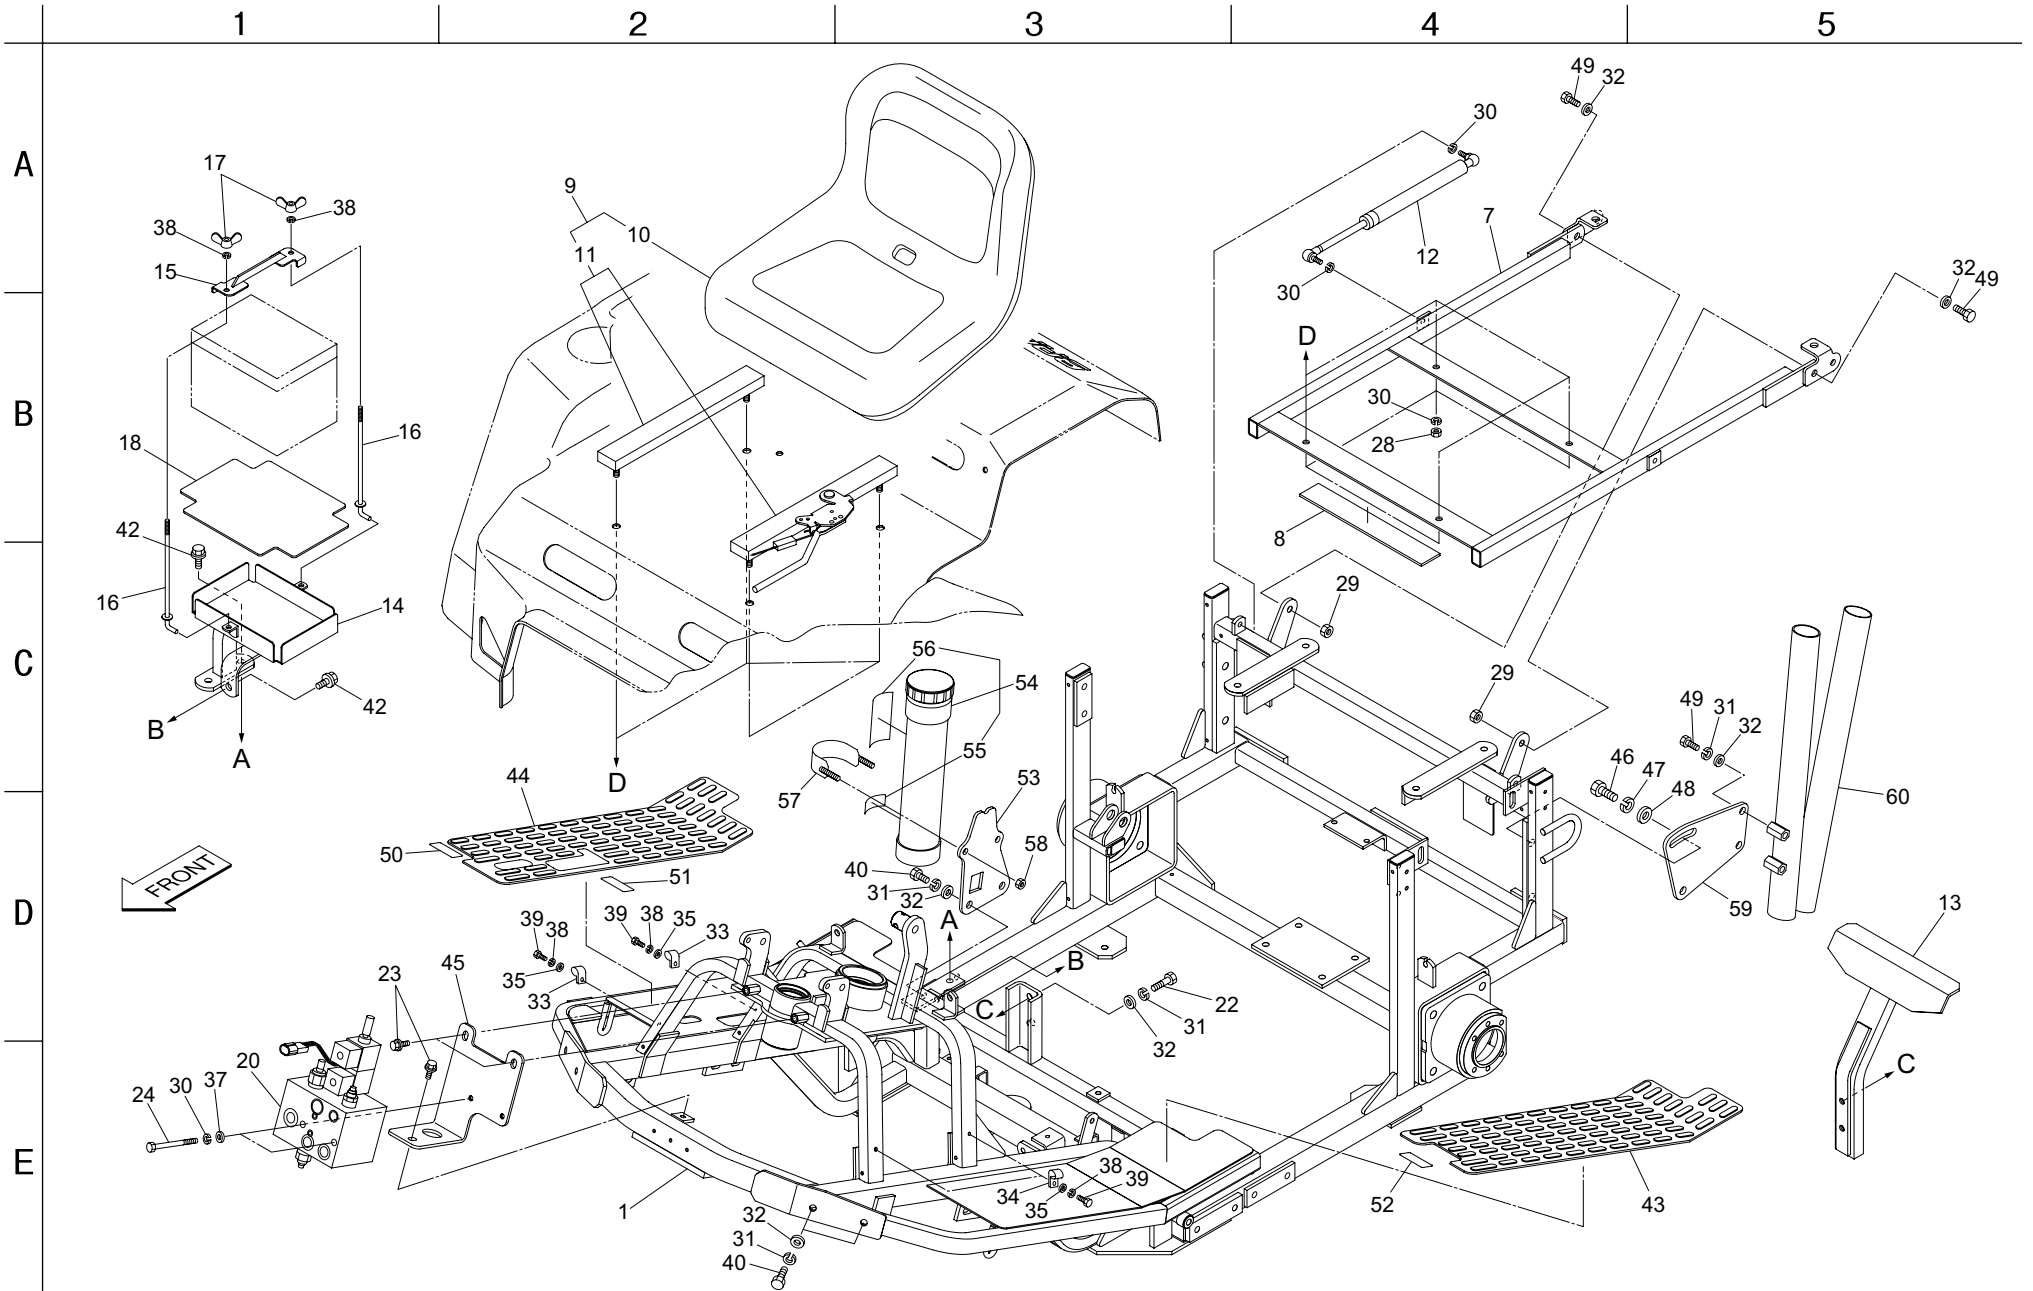

Contents

Contents	1
Parts catalogue	2
1. Frame section	3 · 4
2. Steering section	5 · 6
3. Front wheel section	7 · 8
4. Brake pedal section	9 · 10
5. Rear wheel section	11 · 12
6. Engine section	13 · 14
7. Belt tension section	15 · 16
8. Traveling connection section	17 · 18
9. Hydraulic section (rake raise/lower, power steering)	19 · 20
10. Traveling hydraulic section	21 · 22
11. Traveling hydraulic section (for three-wheel drive)	23 · 24
12. Cover section	25 · 26
13. Electrical section	27 · 28
14. Rake section 1	29 · 30
15. Rake section 2	31 · 32
16. Accessory section	33 · 34
17. Front blade section (option)	35 · 36
18. Sand cultivator section (option)	37 · 38
20. Finishing brush section (option)	39 · 40
21. Light section	41 · 42
22. Cargo box section	43 · 44

(Example)	Cat No.	Code No.	Part name	Qty
	1-1	SP05---0101CD	Frame	1

1. Frame section

SP05

Cat No.	Code No.	Part name	Qty	Remarks
1 - 1	SP05---0101CD	Frame	1	
1 - 2				
1 - 3				
1 - 4				
1 - 5				
1 - 6				
1 - 7	SP05---0102BD	Seat Mount	1	
1 - 8	K4033000520	4 Rubber Plate 40260	1	
1 - 9	K1700000240	Slide Saddle XB-150 Ass'y	1	
1 - 10	K1700000230	Saddle XB-150	1	
1 - 11	K1701000050	XB-180 Slide Rail	1	
1 - 12	K3381000020	Gas Spring C20	1	
1 - 13	SP05---0103ZD	Seat Mount Support Fitting	1	
1 - 14	SP05---0104AD	Battery Mount	1	
1 - 15	SP05---0105ZD	Battery Pressure Fitting	1	
1 - 16	SP05---0106Z2	Battery Set Screw	2	
1 - 17	K0140060002	6 Wing Nut	2	
1 - 18	K4033000530	Battery Mount Rubber	1	
1 - 19				
1 - 20	K3313000320	Valve Module	1	
1 - 21				
1 - 22	K0000100402	10 Bolt 40	2	
1 - 23	K0007080152	8 Bolt 15SW	3	
1 - 24	K0003081002	8 Bolt 100	2	
1 - 25				
1 - 26				
1 - 27				
1 - 28	K0100080002	8 Nut	4	
1 - 29	K0100100002	10 Nut	2	
1 - 30	K0200080002	8S Washer	8	
1 - 31	K0200100002	10S Washer	10	
1 - 32	K5000100002	10 Washer	12	
1 - 33	K4270030060	30 Harness Clip M6	2	
1 - 34	K4270050060	50 Harness Clip M6	2	
1 - 35	K5000060002	6 Washer	4	