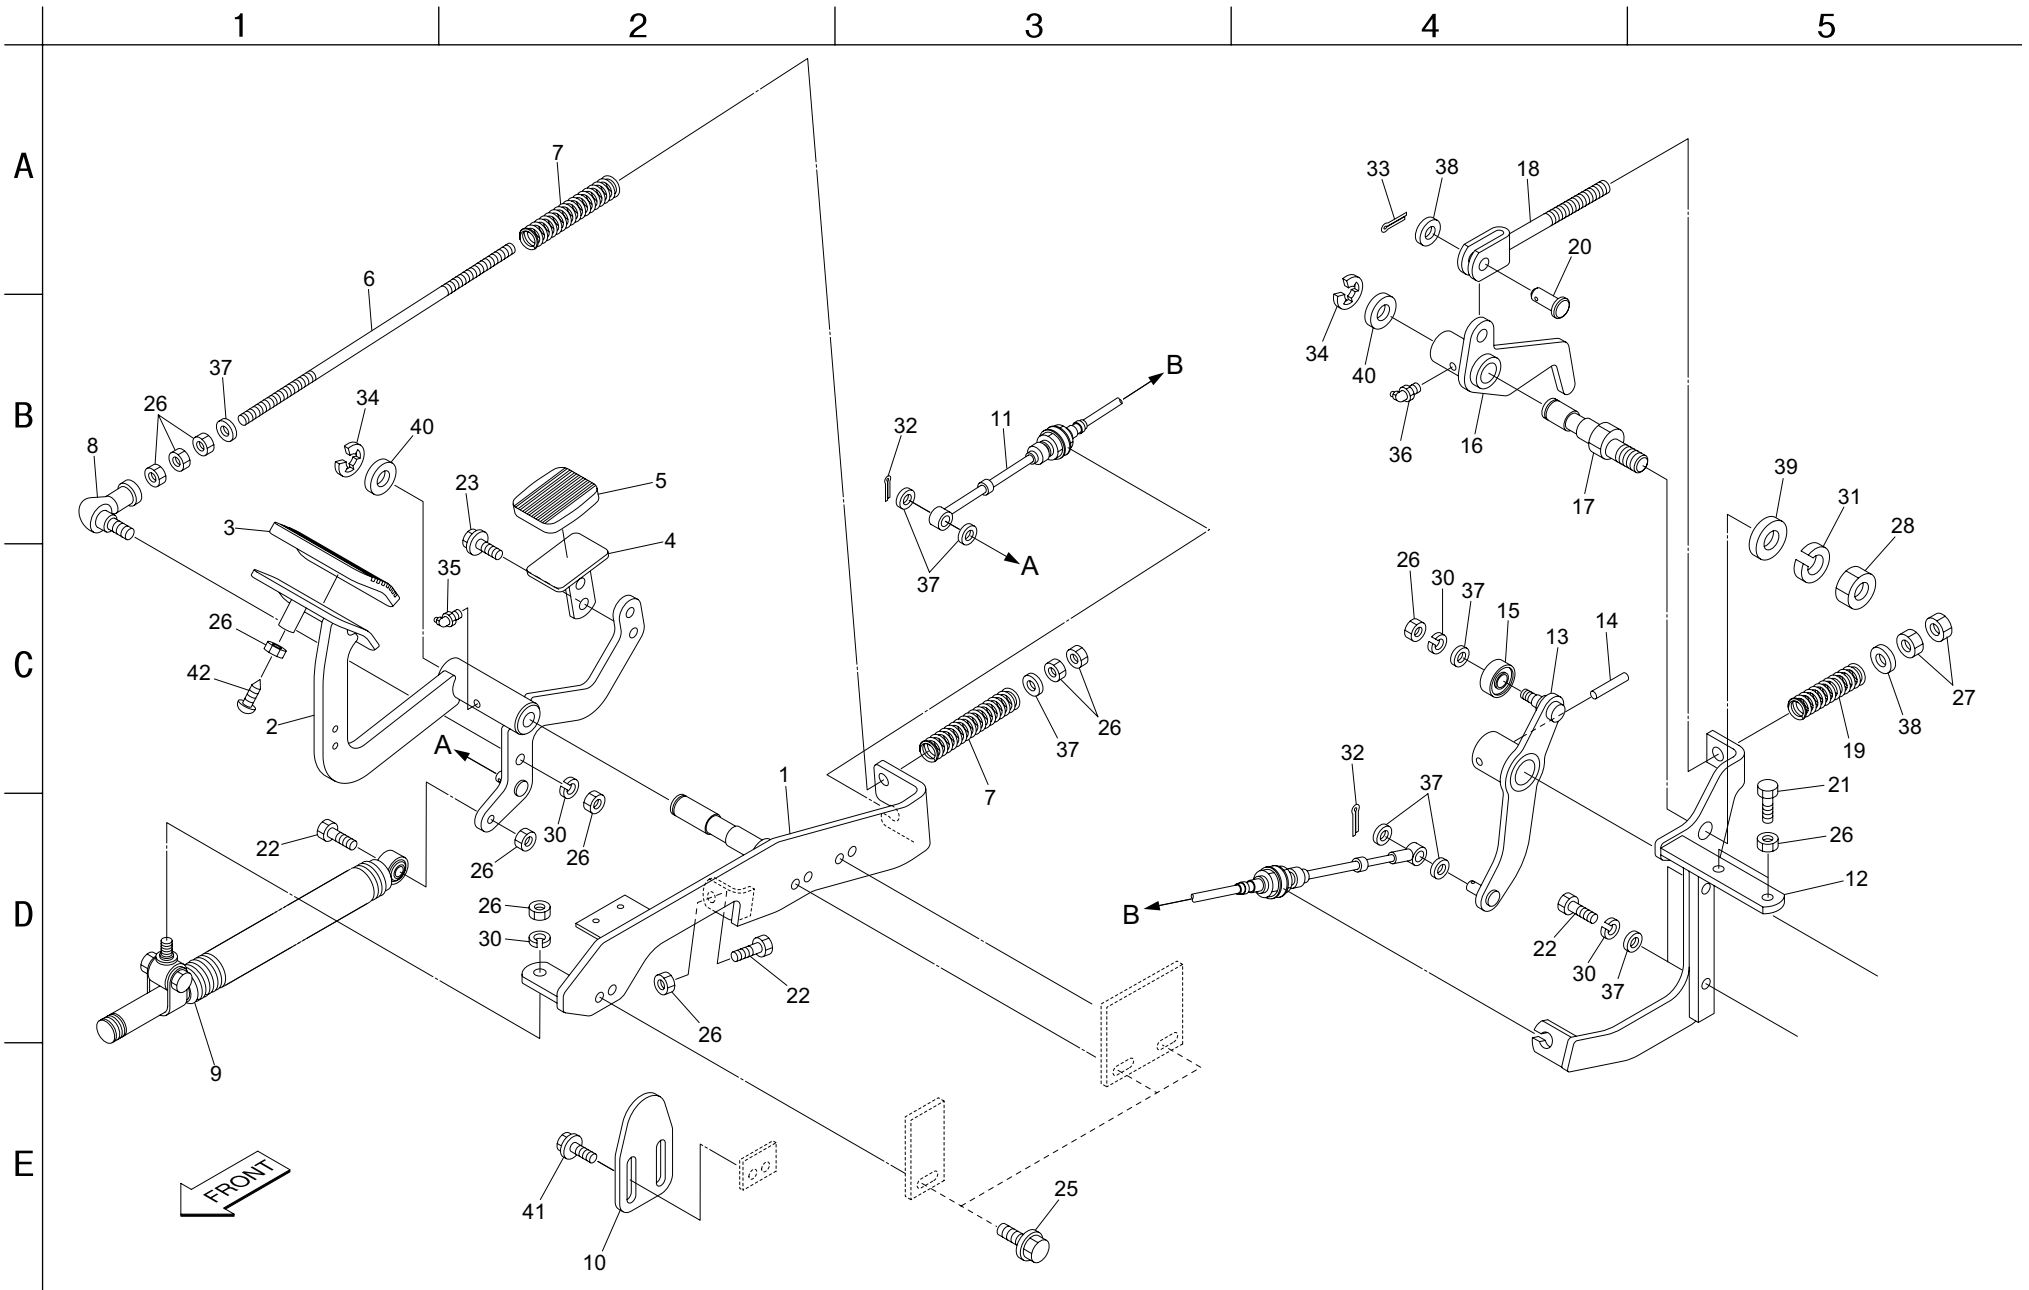

5. Rear wheel section

SP05

6. Engine section

SP05

Cat No.	Code No.	Part name	Qty	Remarks
6 - 1	SP05---0301ZD	Engine Base	1	
6 - 2	K4040000130	Anti-Vibration Rubber EA4006	4	
6 - 4	PL492932S	Oil Filter	1	
6 - 5	PL691035	Fuel Filter	1	
6 - 8	K0069000112	6+ Truss Tap Screw 12 (Type 3)	2	
6 - 9	SP05---0311AU	Muffler Pipe	1	
6 - 10	SP05---0309Z2	Engine Mounting Eye	4	
6 - 13	K4205001530	Caution Label-Rotating Parts	1	
6 - 17	SP05---0316Z0	Heat Insulating Board	1	
6 - 20	K3420000060	Fuel Cock 22	1	
6 - 21	K4260000150	Hose Clamp 12	6	
6 - 24	K4261032000	Parker Clamp 40-64	2	
6 - 25	SP05---0312Z0	Spacer Rubber	1	
6 - 30	SP05---0340ZD	Throttle Lever	1	
6 - 31	SP05---0341Z2	Support Plate	1	
6 - 32	K1301000150	Throttle Lever Grip	1	
6 - 33	K1110143000	Throttle Wire 1430	1	
6 - 35				
6 - 36	K0000100352	10 Bolt 35	1	
6 - 40	K0007080402	8 Bolt 40SW	2	
6 - 41	K0042050082	5+ R-Head Small Screw 8	1	
6 - 42	K0100050002	5 Nut	1	
6 - 43	K0100100002	10 Nut	1	
6 - 44	K0144080002	8U Nut	4	
6 - 45	K0100080002	8 Nut	9	
6 - 46	K0200050002	5S Washer	1	
6 - 47	K0212100001	10 Disc Spring Washer 1L	4	
6 - 48	K0300016122	1.6 Split Pin 12	1	
6 - 49	K5000060002	6 Washer	7	
6 - 50	K5000100002	10 Washer	1	
6 - 51	K5012308352	2.3 SPCC Washer 835	2	
6 - 52	K0007080452	8 Bolt 45SW	2	
6 - 53	K0200080002	8S Washer	9	
6 - 54	K5000080002	8 Washer	11	
6 - 55	K0045080202	8+ Truss Small Screw 20	1	

6. Engine section

SP05

7. Belt tension section

SP05

8. Traveling connection section

SP05

10. Traveling hydraulic section

SP05