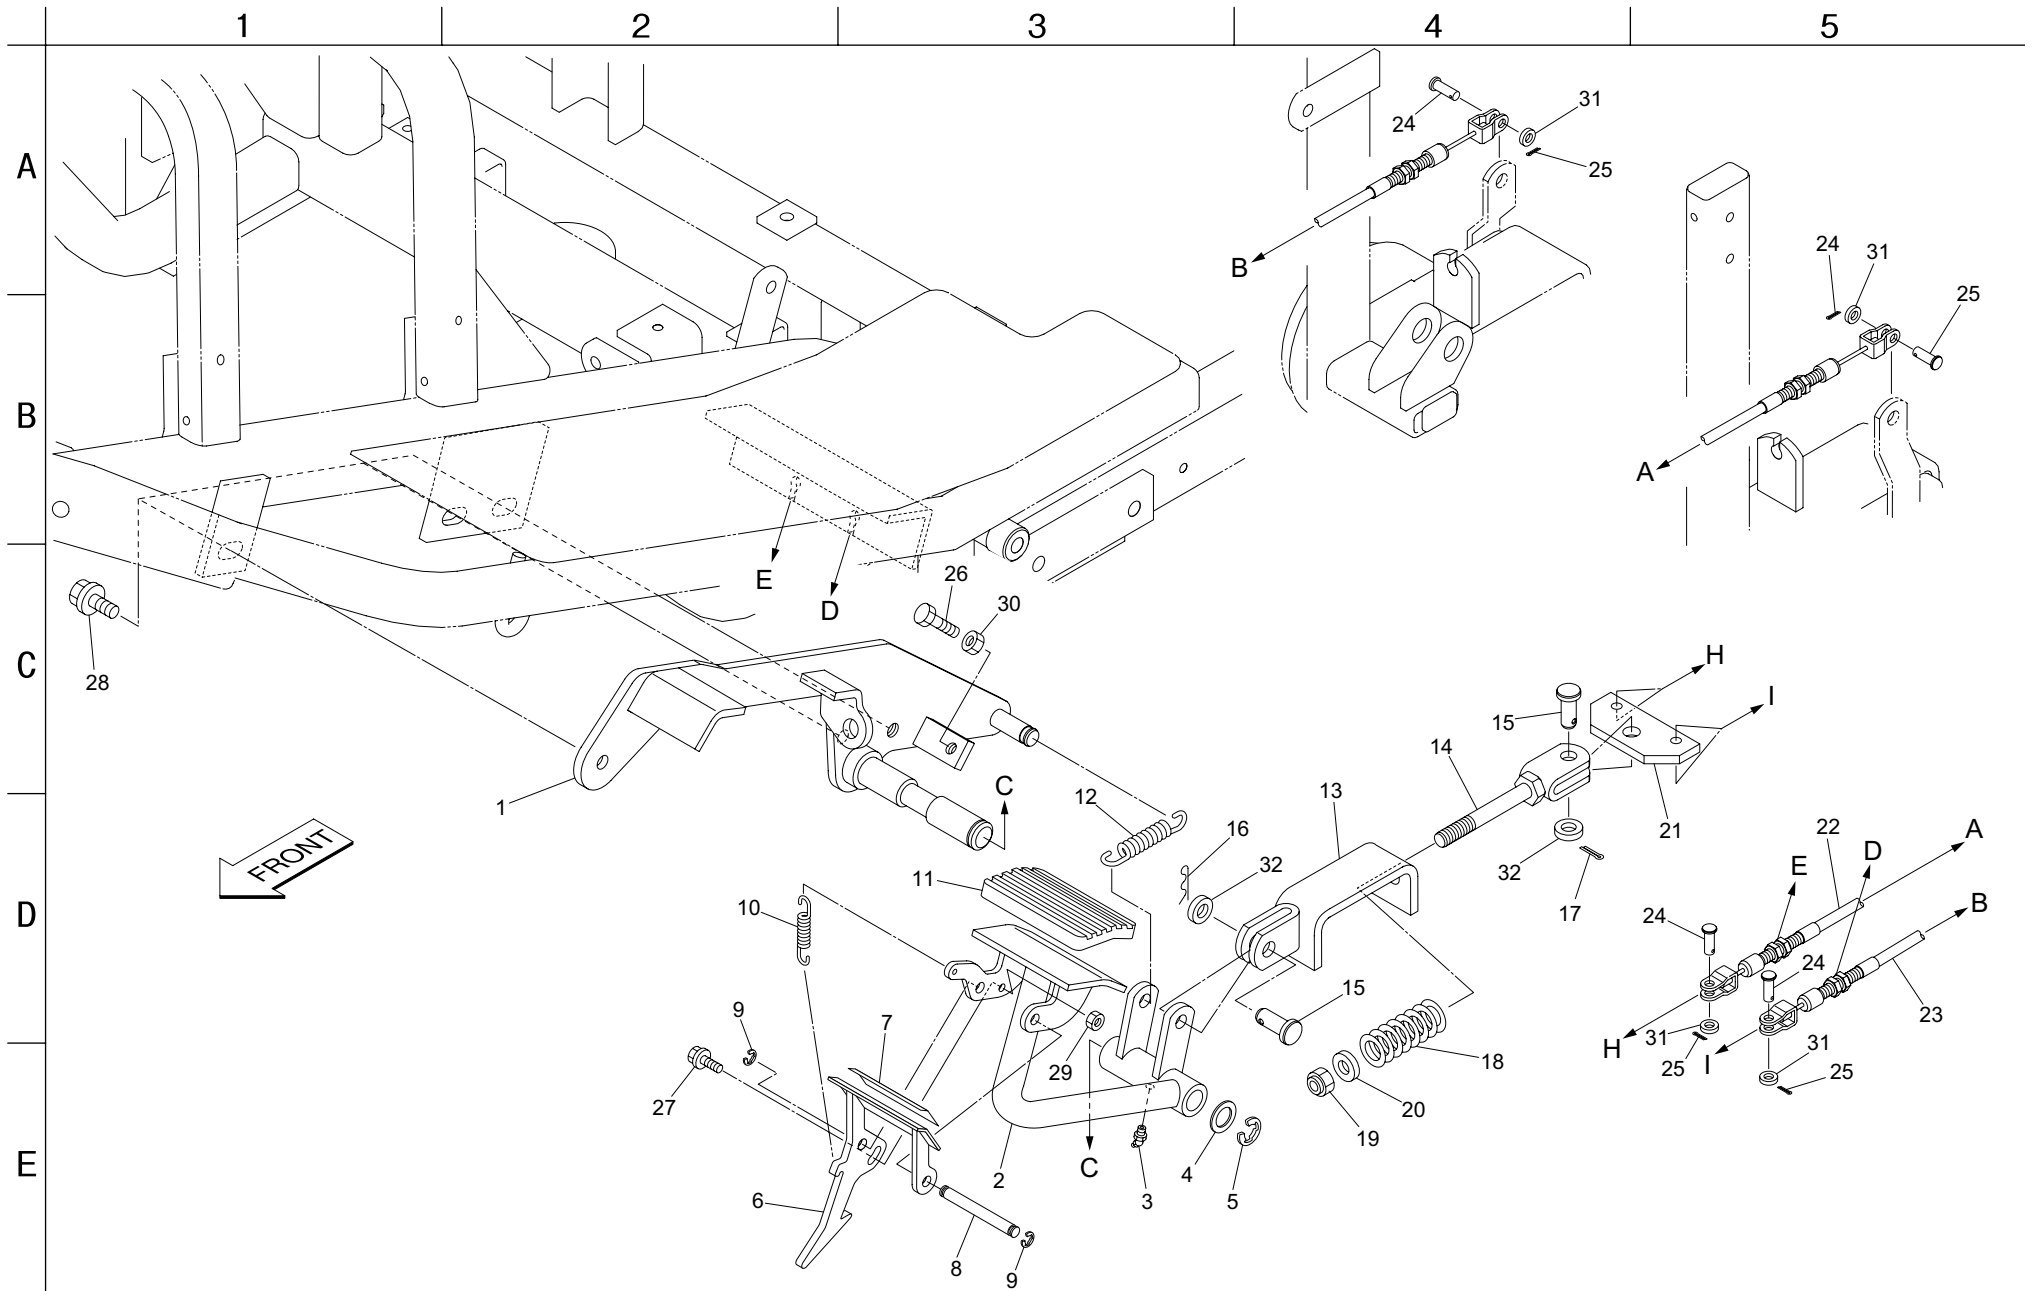

5. Rear wheel section

SP05

6. Engine section

SP05

Cat No.	Code No.	Part name	Qty	Remarks
6 - 1	SP05---0301ZD	Engine Base	1	
6 - 2	K4040000130	Anti-Vibration Rubber EA4006	4	
6 - 4	PL492932S	Oil Filter	1	
6 - 5	PL691035	Fuel Filter	1	
6 - 8	K0069000112	6+ Truss Tap Screw 12 (Type 3)	2	
6 - 9	SP05---0311AU	Muffler Pipe	1	
6 - 10	SP05---0309Z2	Engine Mounting Eye	4	
6 - 13	K4205001530	Caution Label-Rotating Parts	1	
6 - 17	SP05---0316Z0	Heat Insulating Board	1	
6 - 20	K3420000060	Fuel Cock 22	1	
6 - 21	K4260000150	Hose Clamp 12	6	
6 - 24	K4261032000	Parker Clamp 40-64	2	
6 - 25	SP05---0312Z0	Spacer Rubber	1	
6 - 30	SP05---0340ZD	Throttle Lever	1	
6 - 31	SP05---0341Z2	Support Plate	1	
6 - 32	K1301000150	Throttle Lever Grip	1	
6 - 33	K1110143000	Throttle Wire 1430	1	
6 - 35				
6 - 36	K0000100352	10 Bolt 35	1	
6 - 40	K0007080402	8 Bolt 40SW	2	
6 - 41	K0042050082	5+ R-Head Small Screw 8	1	
6 - 42	K0100050002	5 Nut	1	
6 - 43	K0100100002	10 Nut	1	
6 - 44	K0144080002	8U Nut	4	
6 - 45	K0100080002	8 Nut	9	
6 - 46	K0200050002	5S Washer	1	
6 - 47	K0212100001	10 Disc Spring Washer 1L	4	
6 - 48	K0300016122	1.6 Split Pin 12	1	
6 - 49	K5000060002	6 Washer	7	
6 - 50	K5000100002	10 Washer	1	
6 - 51	K5012308352	2.3 SPCC Washer 835	2	
6 - 52	K0007080452	8 Bolt 45SW	2	
6 - 53	K0200080002	8S Washer	9	
6 - 54	K5000080002	8 Washer	11	
6 - 55	K0045080202	8+ Truss Small Screw 20	1	