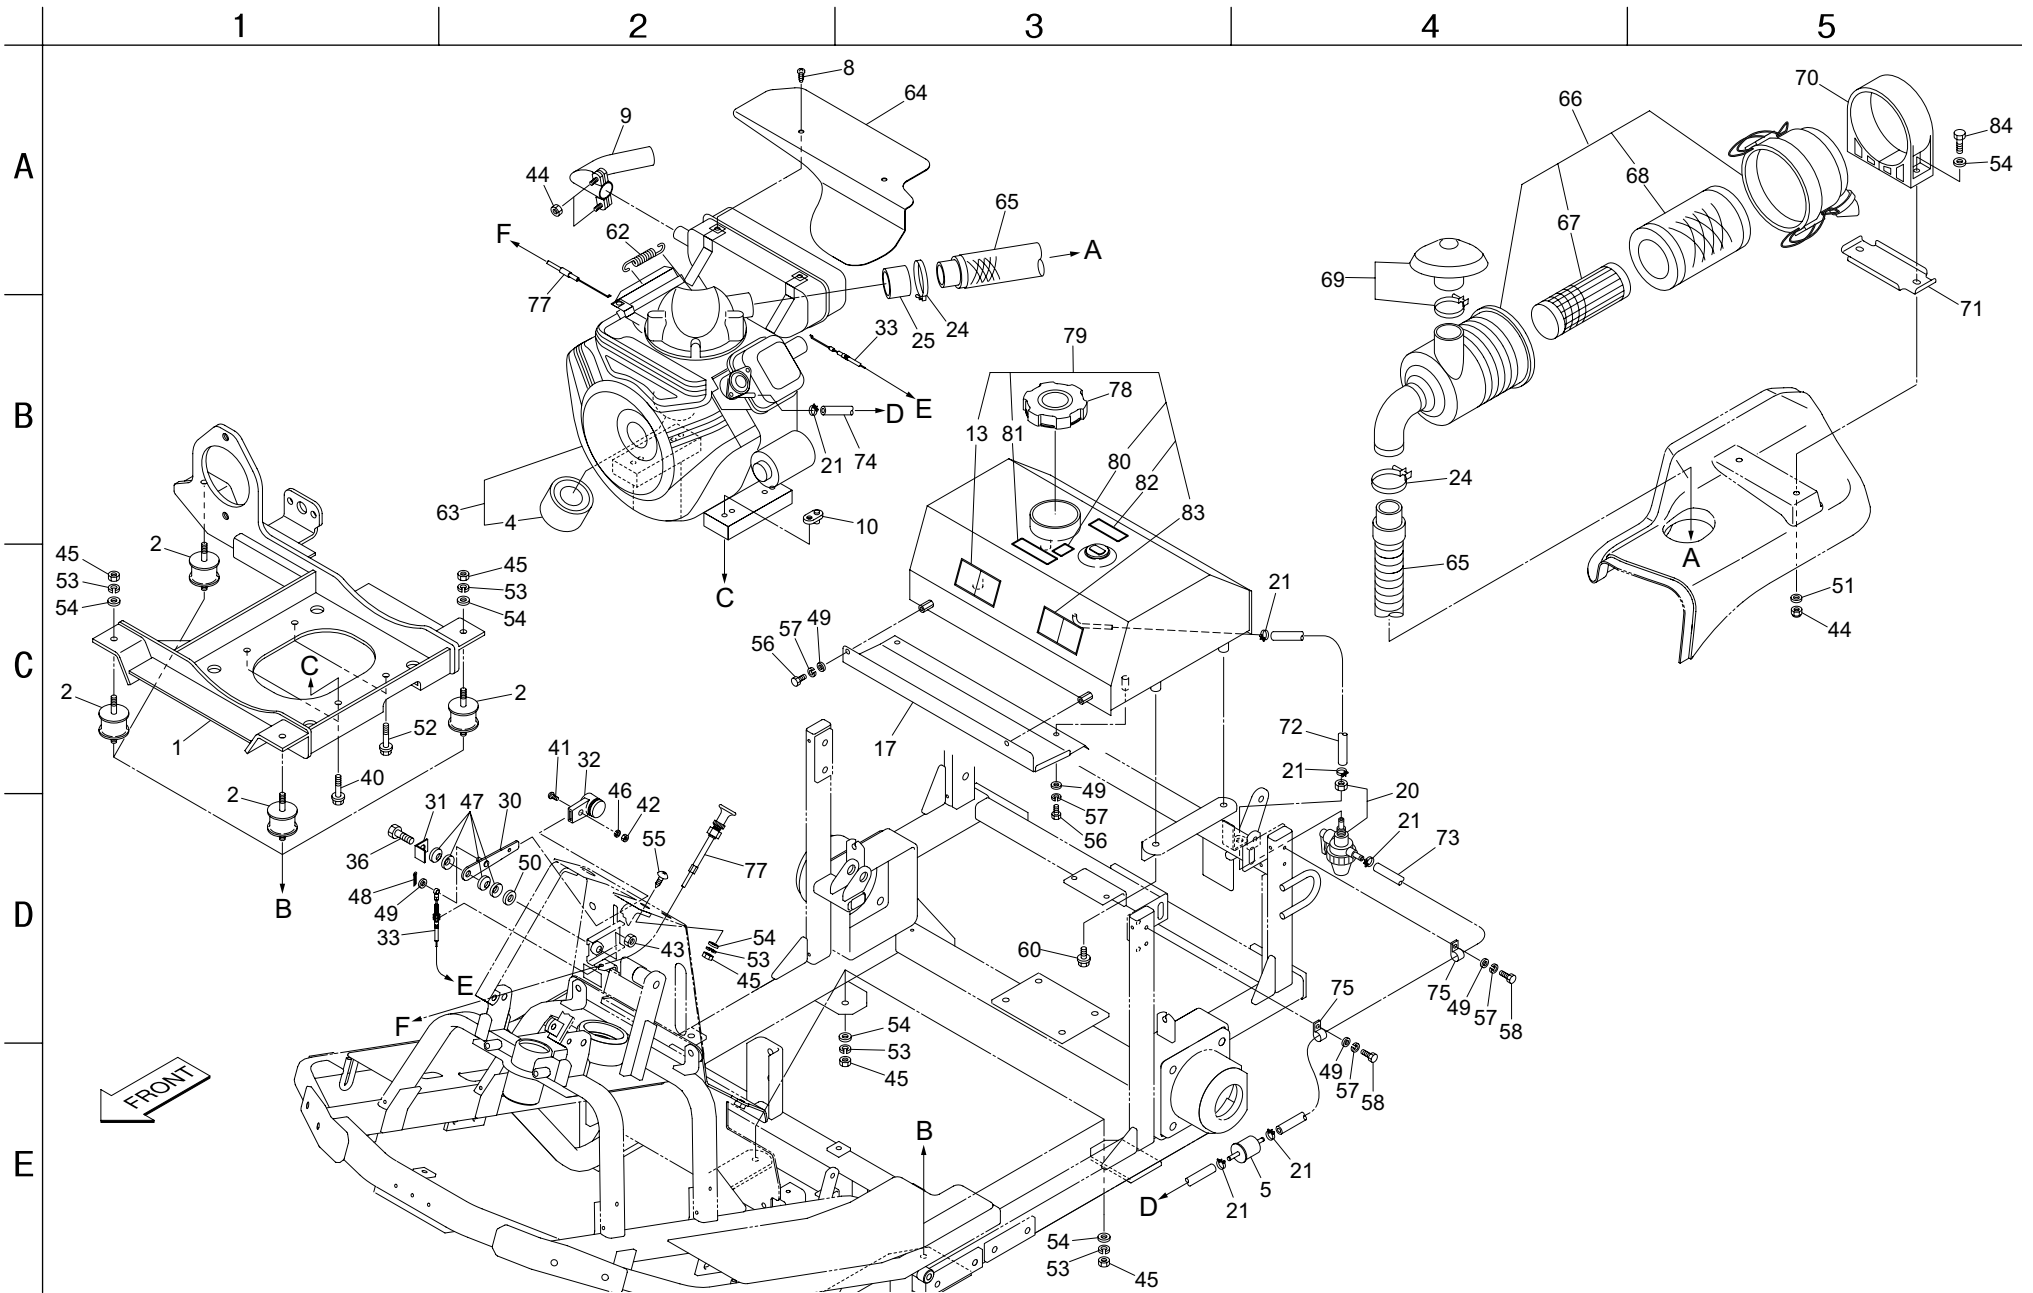

5. Rear wheel section

SP05

6. Engine section

SP05

Cat No.	Code No.	Part name	Qty	Remarks
6 - 1	SP05---0301ZD	Engine Base	1	
6 - 2	K4040000130	Anti-Vibration Rubber EA4006	4	
6 - 4	PL492932S	Oil Filter	1	
6 - 5	PL691035	Fuel Filter	1	
6 - 8	K0069000112	6+ Truss Tap Screw 12 (Type 3)	2	
6 - 9	SP05---0311AU	Muffler Pipe	1	
6 - 10	SP05---0309Z2	Engine Mounting Eye	4	
6 - 13	K4205001530	Caution Label-Rotating Parts	1	
6 - 17	SP05---0316Z0	Heat Insulating Board	1	
6 - 20	K3420000060	Fuel Cock 22	1	
6 - 21	K4260000150	Hose Clamp 12	6	
6 - 24	K4261032000	Parker Clamp 40-64	2	
6 - 25	SP05---0312Z0	Spacer Rubber	1	
6 - 30	SP05---0340ZD	Throttle Lever	1	
6 - 31	SP05---0341Z2	Support Plate	1	
6 - 32	K1301000150	Throttle Lever Grip	1	
6 - 33	K1110143000	Throttle Wire 1430	1	
6 - 35				
6 - 36	K0000100352	10 Bolt 35	1	
6 - 40	K0007080402	8 Bolt 40SW	2	
6 - 41	K0042050082	5+ R-Head Small Screw 8	1	
6 - 42	K0100050002	5 Nut	1	
6 - 43	K0100100002	10 Nut	1	
6 - 44	K0144080002	8U Nut	4	
6 - 45	K0100080002	8 Nut	9	
6 - 46	K0200050002	5S Washer	1	
6 - 47	K0212100001	10 Disc Spring Washer 1L	4	
6 - 48	K0300016122	1.6 Split Pin 12	1	
6 - 49	K5000060002	6 Washer	7	
6 - 50	K5000100002	10 Washer	1	
6 - 51	K5012308352	2.3 SPCC Washer 835	2	
6 - 52	K0007080452	8 Bolt 45SW	2	
6 - 53	K0200080002	8S Washer	9	
6 - 54	K5000080002	8 Washer	11	
6 - 55	K0045080202	8+ Truss Small Screw 20	1	