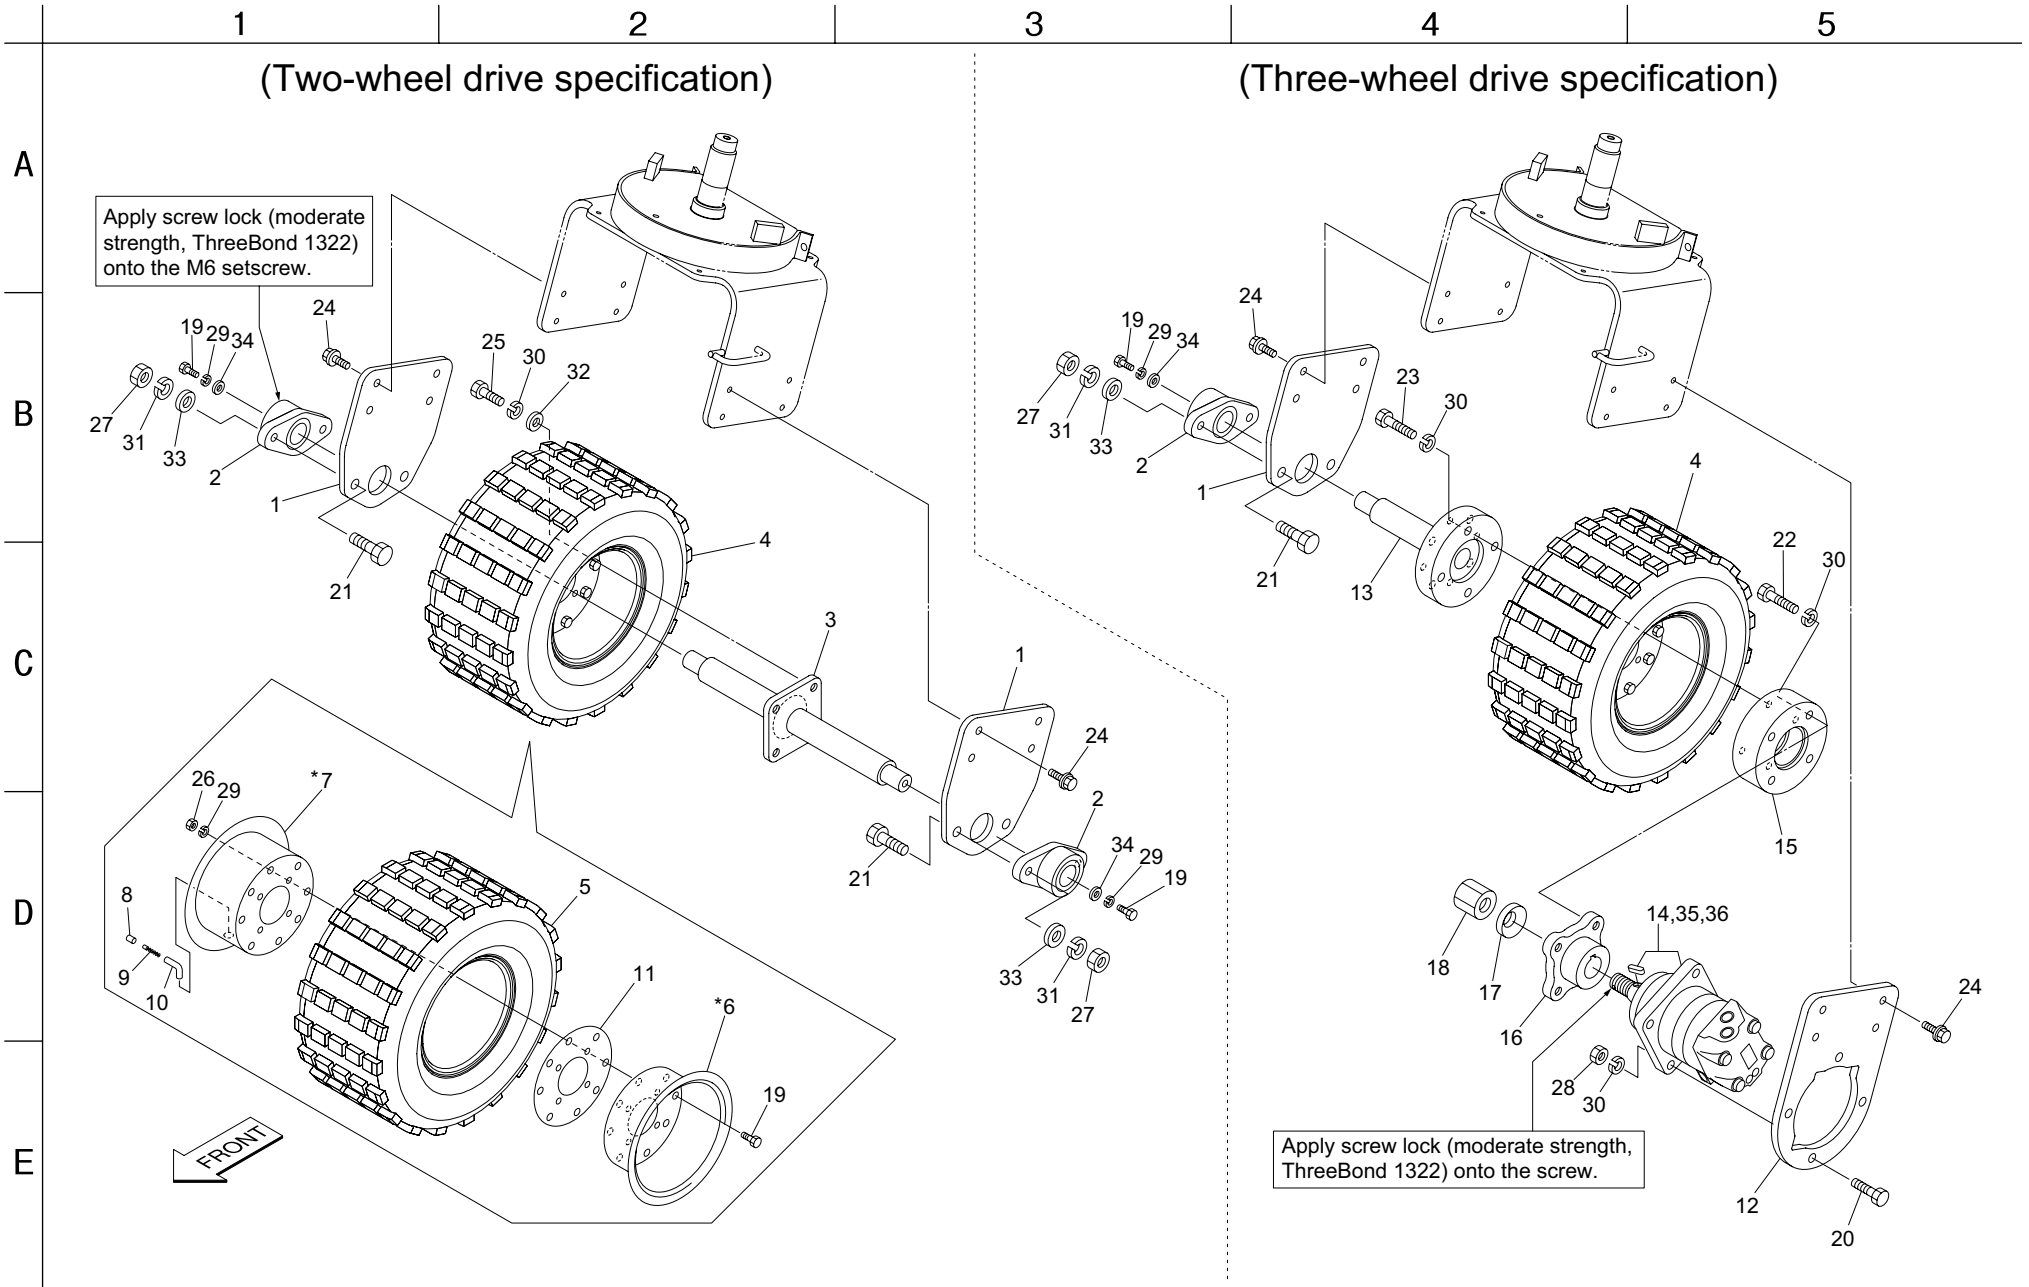

3. Front wheel section

SP05