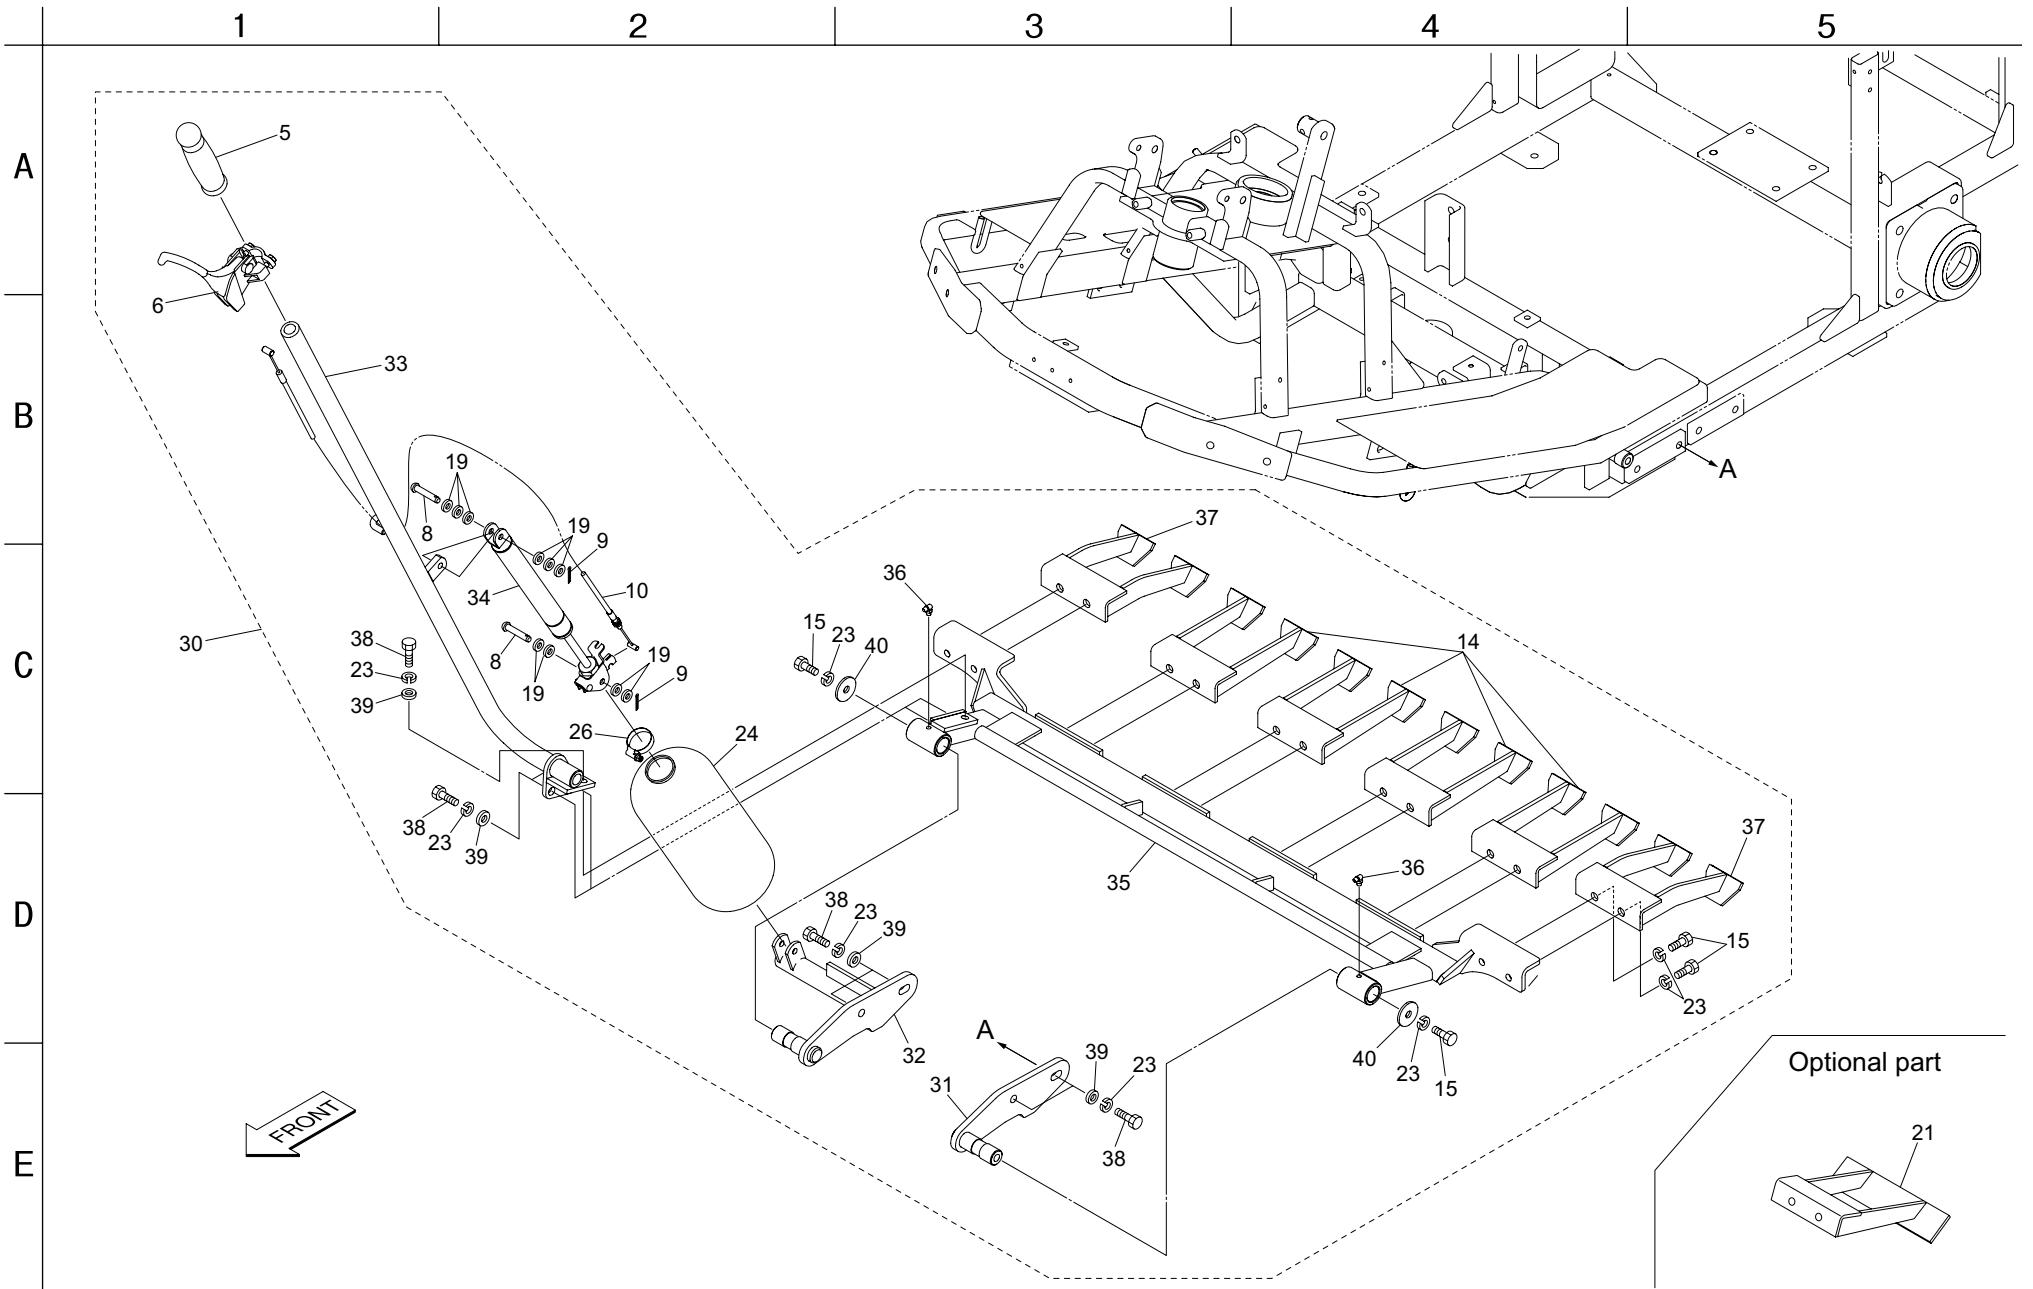

18. Sand cultivator section (option)

SP05