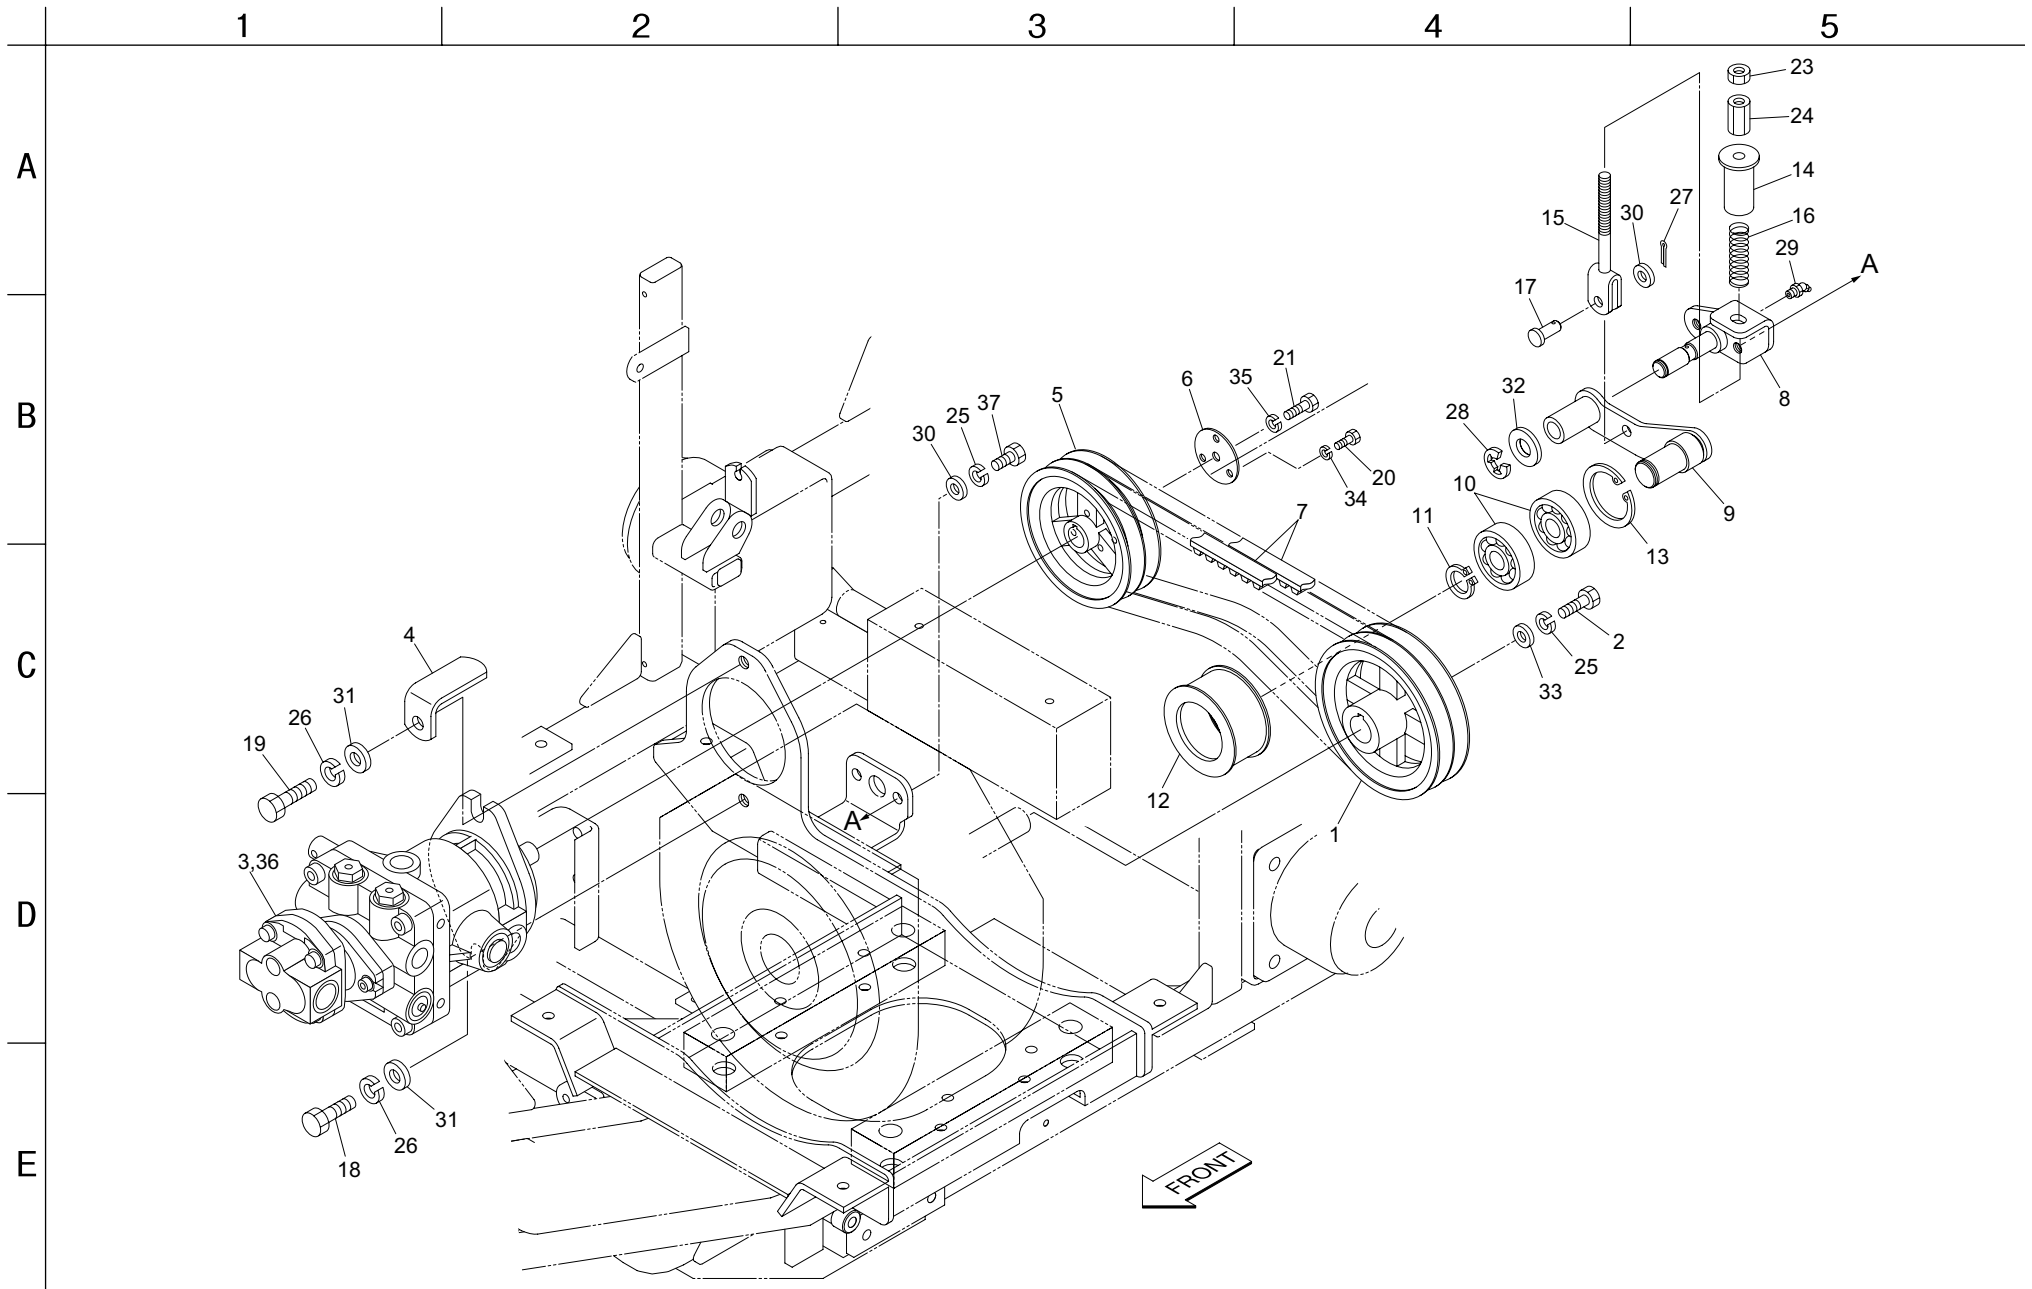

Cat No.	Code No.	Part name	Qty	Remarks
6 - 1	SP05---0301ZD	Engine Base	1	
6 - 2	K4040000130	Anti-Vibration Rubber EA4006	4	
6 - 4	PL492932S	Oil Filter	1	
6 - 5	PL691035	Fuel Filter	1	
6 - 8	K0069000112	6+ Truss Tap Screw 12 (Type 3)	2	
6 - 9	SP05---0311AU	Muffler Pipe	1	
6 - 10	SP05---0309Z2	Engine Mounting Eye	4	
6 - 13	K4205001530	Caution Label-Rotating Parts	1	
6 - 17	SP05---0316Z0	Heat Insulating Board	1	
6 - 20	K3420000060	Fuel Cock 22	1	
6 - 21	K4260000150	Hose Clamp 12	6	
6 - 24	K4261032000	Parker Clamp 40-64	2	
6 - 25	SP05---0312Z0	Spacer Rubber	1	
6 - 30	SP05---0340ZD	Throttle Lever	1	
6 - 31	SP05---0341Z2	Support Plate	1	
6 - 32	K1301000150	Throttle Lever Grip	1	
6 - 33	K1110143000	Throttle Wire 1430	1	
6 - 35				
6 - 36	K0000100352	10 Bolt 35	1	
6 - 40	K0007080402	8 Bolt 40SW	2	
6 - 41	K0042050082	5+ R-Head Small Screw 8	1	
6 - 42	K0100050002	5 Nut	1	
6 - 43	K0100100002	10 Nut	1	
6 - 44	K0144080002	8U Nut	4	
6 - 45	K0100080002	8 Nut	9	
6 - 46	K0200050002	5S Washer	1	
6 - 47	K0212100001	10 Disc Spring Washer 1L	4	
6 - 48	K0300016122	1.6 Split Pin 12	1	
6 - 49	K5000060002	6 Washer	7	
6 - 50	K5000100002	10 Washer	1	
6 - 51	K5012308352	2.3 SPCC Washer 835	2	
6 - 52	K0007080452	8 Bolt 45SW	2	
6 - 53	K0200080002	8S Washer	9	
6 - 54	K5000080002	8 Washer	11	
6 - 55	K0045080202	8+ Truss Small Screw 20	1	

Cat No.	Code No.	Part name	Qty	Remarks
6 - 56	K0000060102	6 Bolt 10	4	
6 - 57	K0200060002	6S Washer	6	
6 - 58	K0000060152	6 Bolt 15	2	
6 - 59				
6 - 60	K0007080202	8 Bolt 20SW	4	
6 - 62	K1020000208	1.6 R-Hook Spring 16.665.2	1	
6 - 63	K2680000220	Vanguard Engine 356447	1	
6 - 64	SP05---2301Z0	Muffler Cover	1	
6 - 65	SP05---2302Z0	Cleaner Hose 420 COMP	1	
6 - 66	PL809670	Air Cleaner	1	
6 - 67	PL821136	Air Filter Cartridge	1	
6 - 68	PL841497	Air Filter Cartridge	1	
6 - 69	PL809907	Rain Cap	1	
6 - 70	PL809878	Air Cleaner Clamp	1	
6 - 71	PL841886	Air Cleaner Bracket	1	
6 - 72	SP05---2305Z0	6.4 Low Palm Hose 330	1	
6 - 73	SP05---2306Z0	6.4 Low Palm Hose 565	1	
6 - 74	SP05---2304Z0	6.4 Low Palm Hose 230	1	
6 - 75	K4270015060	15 Harness Clip M6	2	
6 - 62	K1020000208	1.6 R-Hook Spring 16.665.2	1	
6 - 77	K1100178510	Chalk Wire 1785	1	
6 - 78	K1410000080	Fuel Tank Cap	1	
6 - 79	SP05---2307Z0	Fuel Tank COMP	1	
6 - 80	K4209001310	Lead-Free Gasoline Label	1	
6 - 81	K4205001800	"Fire Hazard" Label	1	
6 - 82	K4205001810	"Exhaust Gas Hazard" Label	1	
6 - 83	K4205001540	"Hot Surface Hazard" Label	1	
6 - 84	K0000080352	8 Bolt 35	2	

6. Engine section

SP05

7. Belt tension section

SP05