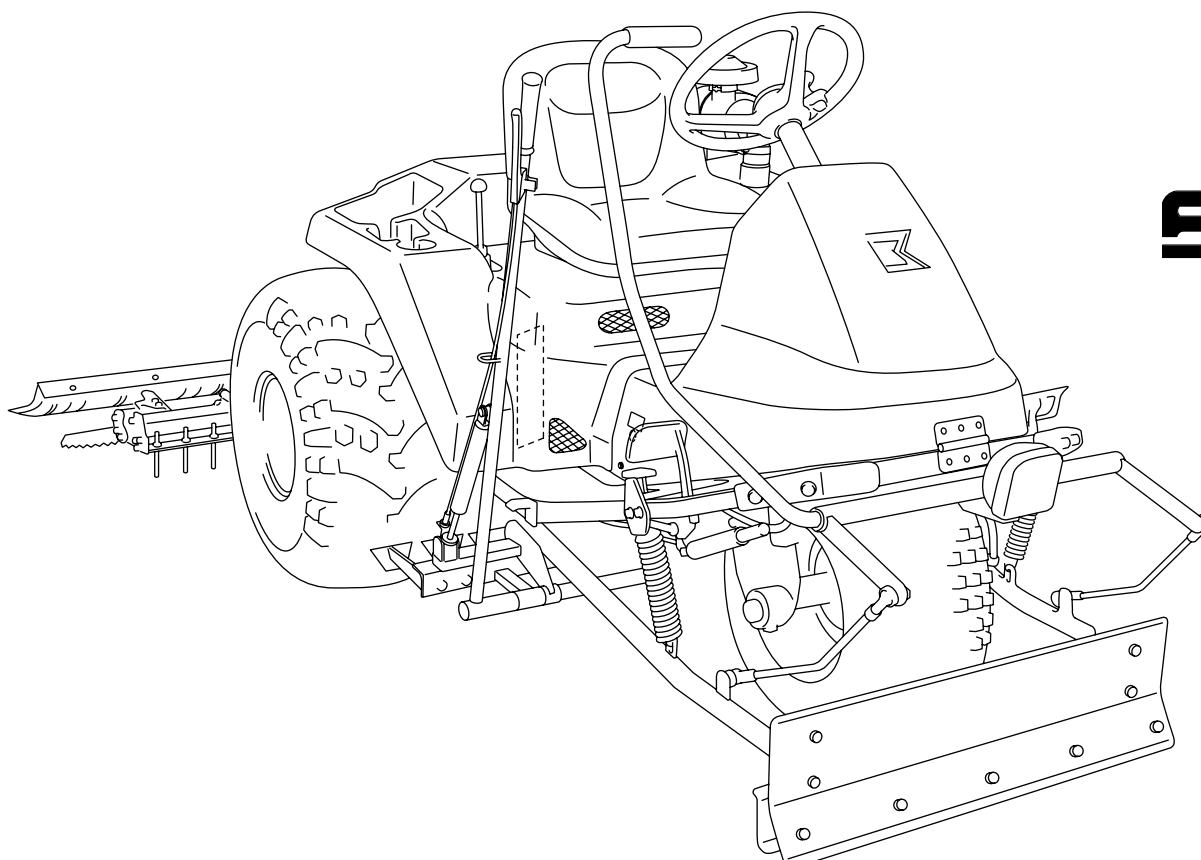

Bunker Rake

SPO5

BARONESS®
Ground Management Machines

Parts catalogue Ver.1.1

BARONESS®

BEVATTNINGSTEKNIK
Helsingborgsvägen 578, Varalöv
262 96 ÄNGELHOLM, SWEDEN

Telefon: +46 431 22250
Email : info@bevattningsteknik.se eller philip@bevattningsteknik.se
www.bevattningsteknik.se