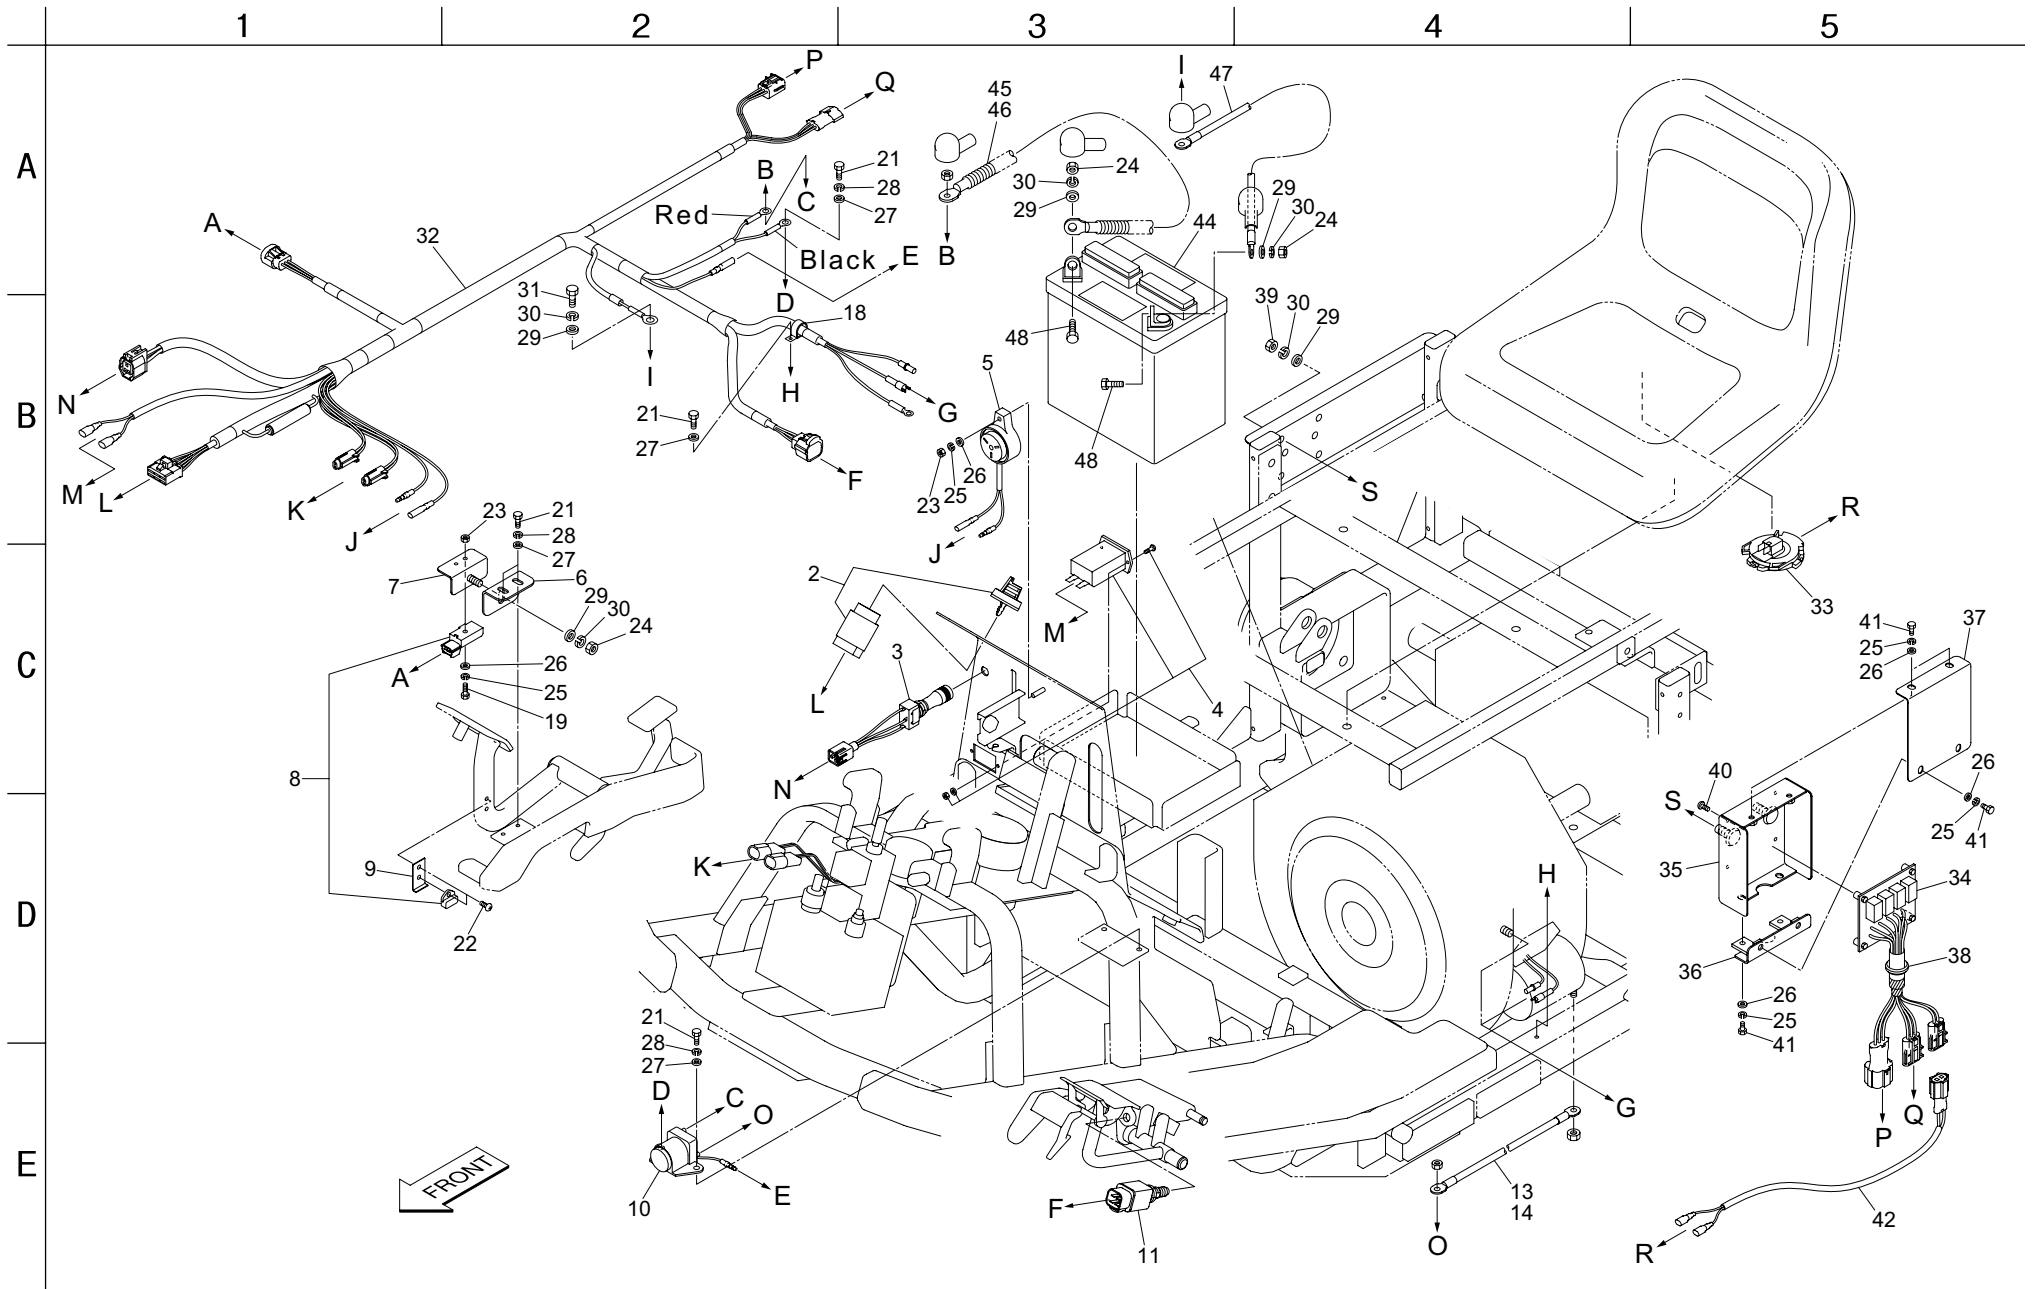

Cat No.	Code No.	Part name	Qty	Remarks
12 - 1	SP05---0501Z0	F Cover COMP	1	
12 - 2	K4520000260	5.2 Hole Resin Hinge 100 Black	1	
12 - 3	K1320000250	M8 Dimple Knob 16	2	
12 - 4	K1170037000	Cable 370	1	
12 - 5	K6040060282	6 Round Head Pin 28	1	
12 - 6	K0300020162	2 Split Pin 16	2	
12 - 7				
12 - 8	SP05---0513Z0	SP05 Sticker (Left)	1	
12 - 9	SP05---0514Z0	SP05 Sticker (Right)	1	
12 - 10	SP05---0515Z0	Abrasion-Proof Tape	1	
12 - 11	K4205001580	Caution Label - Hand Crush	2	
12 - 12	SP05---0521ZR	F Tire Cover	1	
12 - 13				
12 - 14	SP05---0560B0	Operation Label	1	
12 - 15	K0900300120	Grommet w/ Film C30SG12A	1	
12 - 16	K4281000030	10.5 Harness Clamp 50	1	
12 - 17	SP05---0535ZD	Panel Stay (Right)	1	
12 - 18	SP05---0536ZD	Panel Stay (Left)	1	
12 - 19				
12 - 20				
12 - 21	SP05---0542ZR	Cover Fastener	1	
12 - 22	K5051010220	1C5191P Washer 1022	2	
12 - 23	K0210100002	10 Disc Spring L	1	
12 - 24	K0071001122	8 Pin M6 Bolt 16	1	
12 - 25				
12 - 26				
12 - 27	K0021080102	8 Bolt w/ Flange 10 (Type 1)	2	
12 - 28	K0021080152	8 Bolt w/ Flange 15	2	
12 - 29	K0042050102	5+ R-Head Small Screw 10	3	
12 - 30	K0042050152	5+ R-Head Small Screw 15	3	
12 - 31	K0100050002	5 Nut	3	
12 - 32	K0102100002	10 Nut 3	1	
12 - 33				
12 - 34				
12 - 35	K0200050002	5S Washer	6	

Cat No.	Code No.	Part name	Qty	Remarks
12 - 36	K5000050002	5 Washer	3	
12 - 37	K5000100002	10 Washer	3	
12 - 38	K5011606202	1.6 SPCC Washer 620	2	
12 - 39	K0100100002	10 Nut	3	
12 - 40	K0000080152	8 Bolt 15	3	
12 - 41	K5000080002	8 Washer	15	
12 - 42	K0200080002	8S Washer	15	
12 - 43	K0100080002	8 Nut	12	
12 - 44	K5000060002	6 Washer	5	
12 - 45	K0200060002	6S Washer	7	
12 - 46	K0100060002	6 Nut	1	
12 - 47	K0000060152	6 Bolt 15	6	
12 - 48	K0007080202	8 Bolt 20SW	2	
12 - 49	SP05---0561ZD	Sand Splashboard	1	
12 - 50				
12 - 51	SP05---2503Z0	R Cover Ass'y	1	
12 - 52	SP05---2505Z0	R Side Cover COMP	1	
12 - 53	K0200100002	10S Washer	2	
12 - 54	SP05---2508ZD	Cover Mounting Bracket	1	
12 - 55	SP05---2509ZD	Adjustment Bracket	2	
12 - 56	SP05---2510Z2	Mounting Bracket	2	
12 - 57	SP05---2604ZD	Substrate Mounting Plate	1	
12 - 58	K4209000980	Hydraulic Oil Mark	1	
12 - 59	SP05---0540A0	Hydraulic Tank Cover COMP	1	
12 - 60	SP05---2530Z0	Operation Panel COMP	1	
12 - 61	K3198300800	Trim Seal Black 6100-32C-0080	2	
12 - 62	K3198300900	Trim Seal Black 6100-32C-0090	2	

12. Cover section

SP05

13. Electrical section

SP05