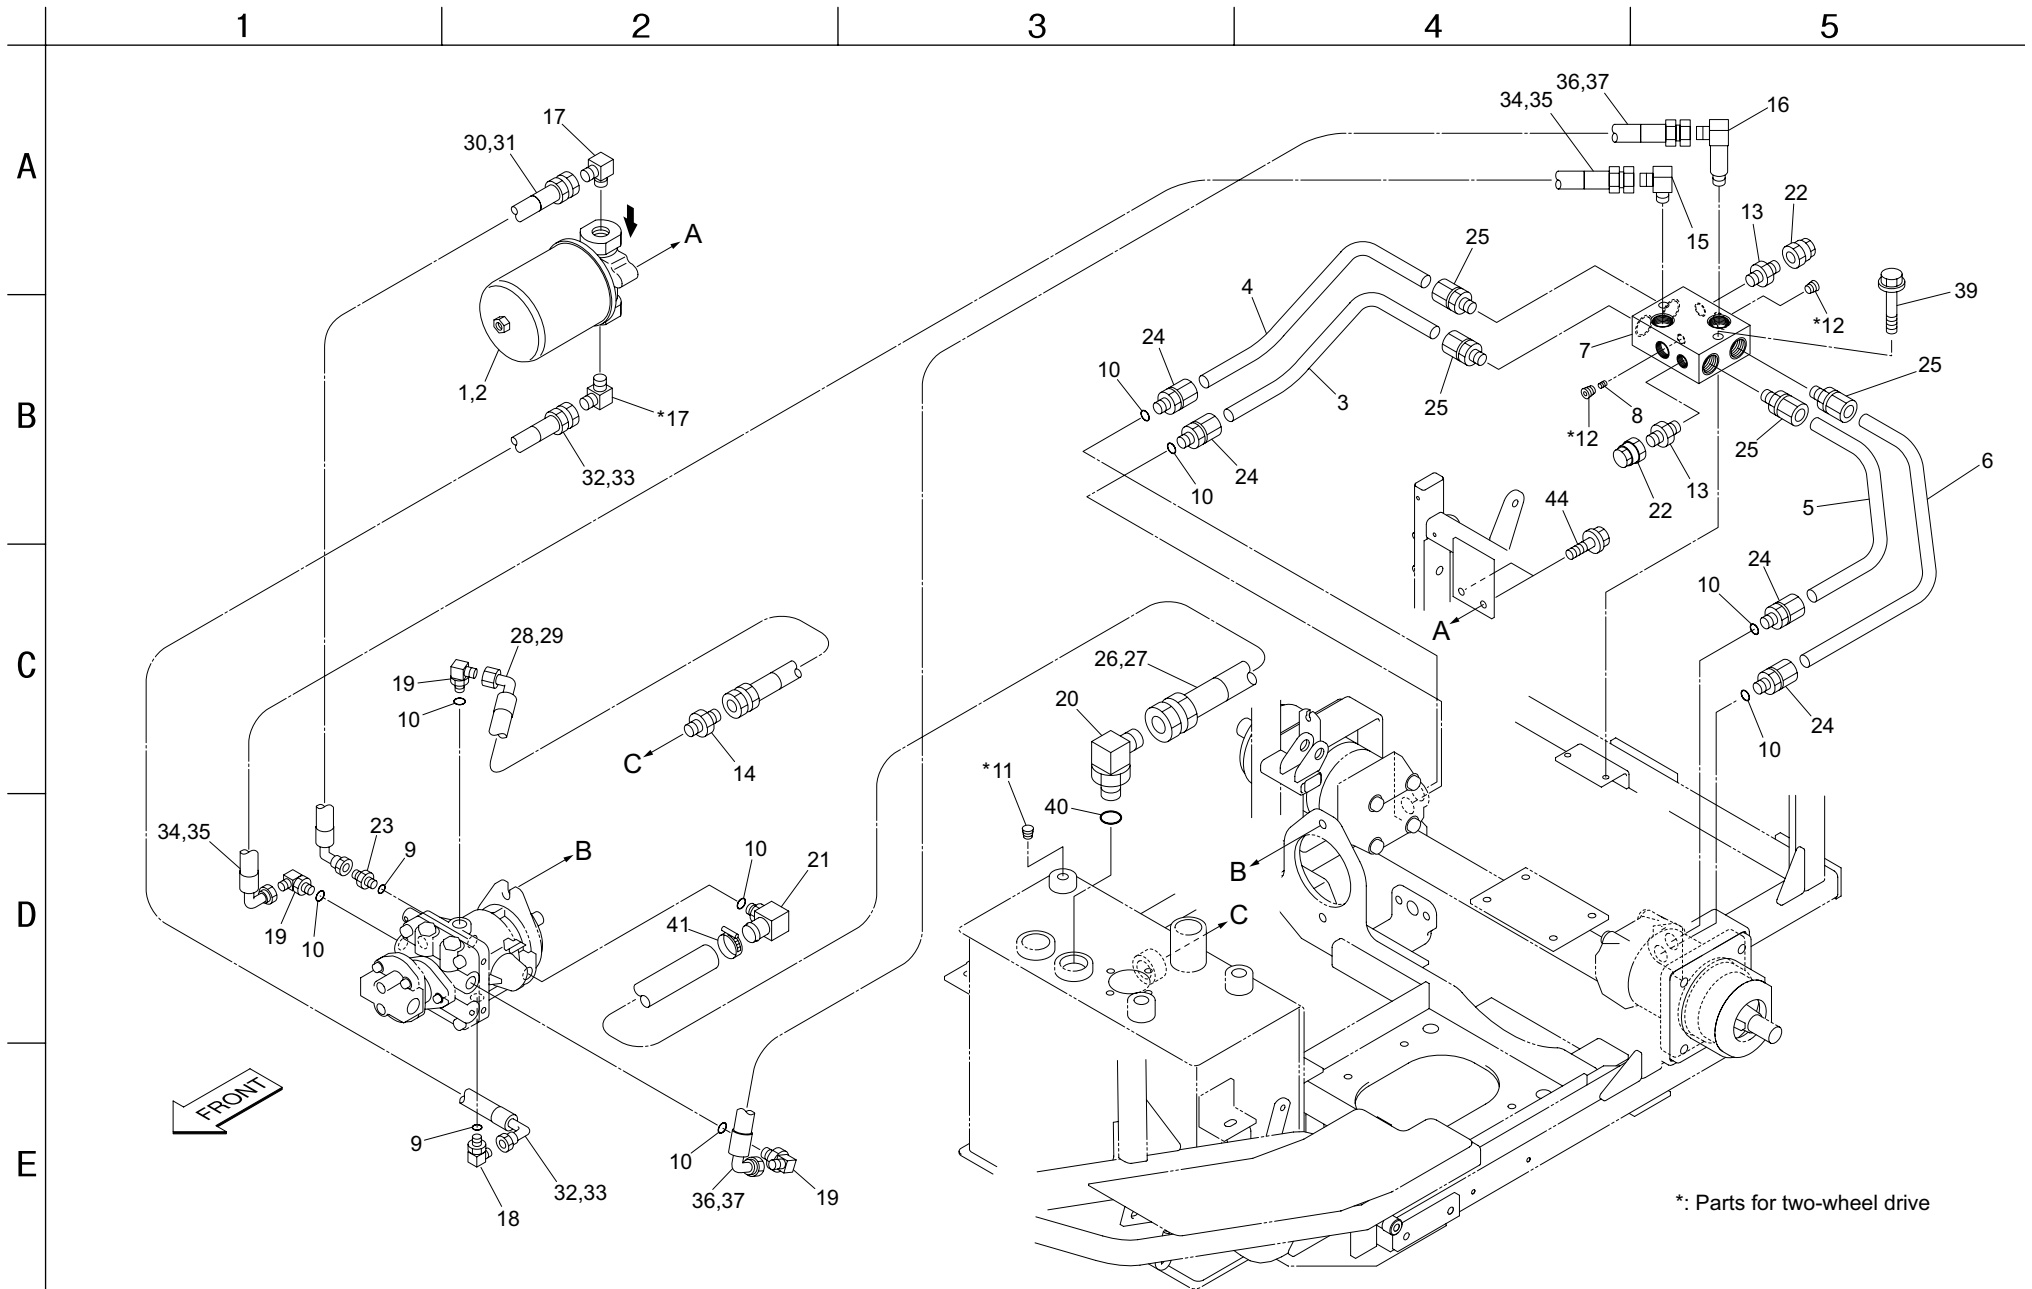

5. Rear wheel section

SP05

6. Engine section

SP05

Cat No.	Code No.	Part name	Qty	Remarks
6 - 1	SP05---0301ZD	Engine Base	1	
6 - 2	K4040000130	Anti-Vibration Rubber EA4006	4	
6 - 4	PL492932S	Oil Filter	1	
6 - 5	PL691035	Fuel Filter	1	
6 - 8	K0069000112	6+ Truss Tap Screw 12 (Type 3)	2	
6 - 9	SP05---0311AU	Muffler Pipe	1	
6 - 10	SP05---0309Z2	Engine Mounting Eye	4	
6 - 13	K4205001530	Caution Label-Rotating Parts	1	
6 - 17	SP05---0316Z0	Heat Insulating Board	1	
6 - 20	K3420000060	Fuel Cock 22	1	
6 - 21	K4260000150	Hose Clamp 12	6	
6 - 24	K4261032000	Parker Clamp 40-64	2	
6 - 25	SP05---0312Z0	Spacer Rubber	1	
6 - 30	SP05---0340ZD	Throttle Lever	1	
6 - 31	SP05---0341Z2	Support Plate	1	
6 - 32	K1301000150	Throttle Lever Grip	1	
6 - 33	K1110143000	Throttle Wire 1430	1	
6 - 35				
6 - 36	K0000100352	10 Bolt 35	1	
6 - 40	K0007080402	8 Bolt 40SW	2	
6 - 41	K0042050082	5+ R-Head Small Screw 8	1	
6 - 42	K0100050002	5 Nut	1	
6 - 43	K0100100002	10 Nut	1	
6 - 44	K0144080002	8U Nut	4	
6 - 45	K0100080002	8 Nut	9	
6 - 46	K0200050002	5S Washer	1	
6 - 47	K0212100001	10 Disc Spring Washer 1L	4	
6 - 48	K0300016122	1.6 Split Pin 12	1	
6 - 49	K5000060002	6 Washer	7	
6 - 50	K5000100002	10 Washer	1	
6 - 51	K5012308352	2.3 SPCC Washer 835	2	
6 - 52	K0007080452	8 Bolt 45SW	2	
6 - 53	K0200080002	8S Washer	9	
6 - 54	K5000080002	8 Washer	11	
6 - 55	K0045080202	8+ Truss Small Screw 20	1	

6. Engine section

SP05

7. Belt tension section

SP05

8. Traveling connection section

SP05

10. Traveling hydraulic section

SP05