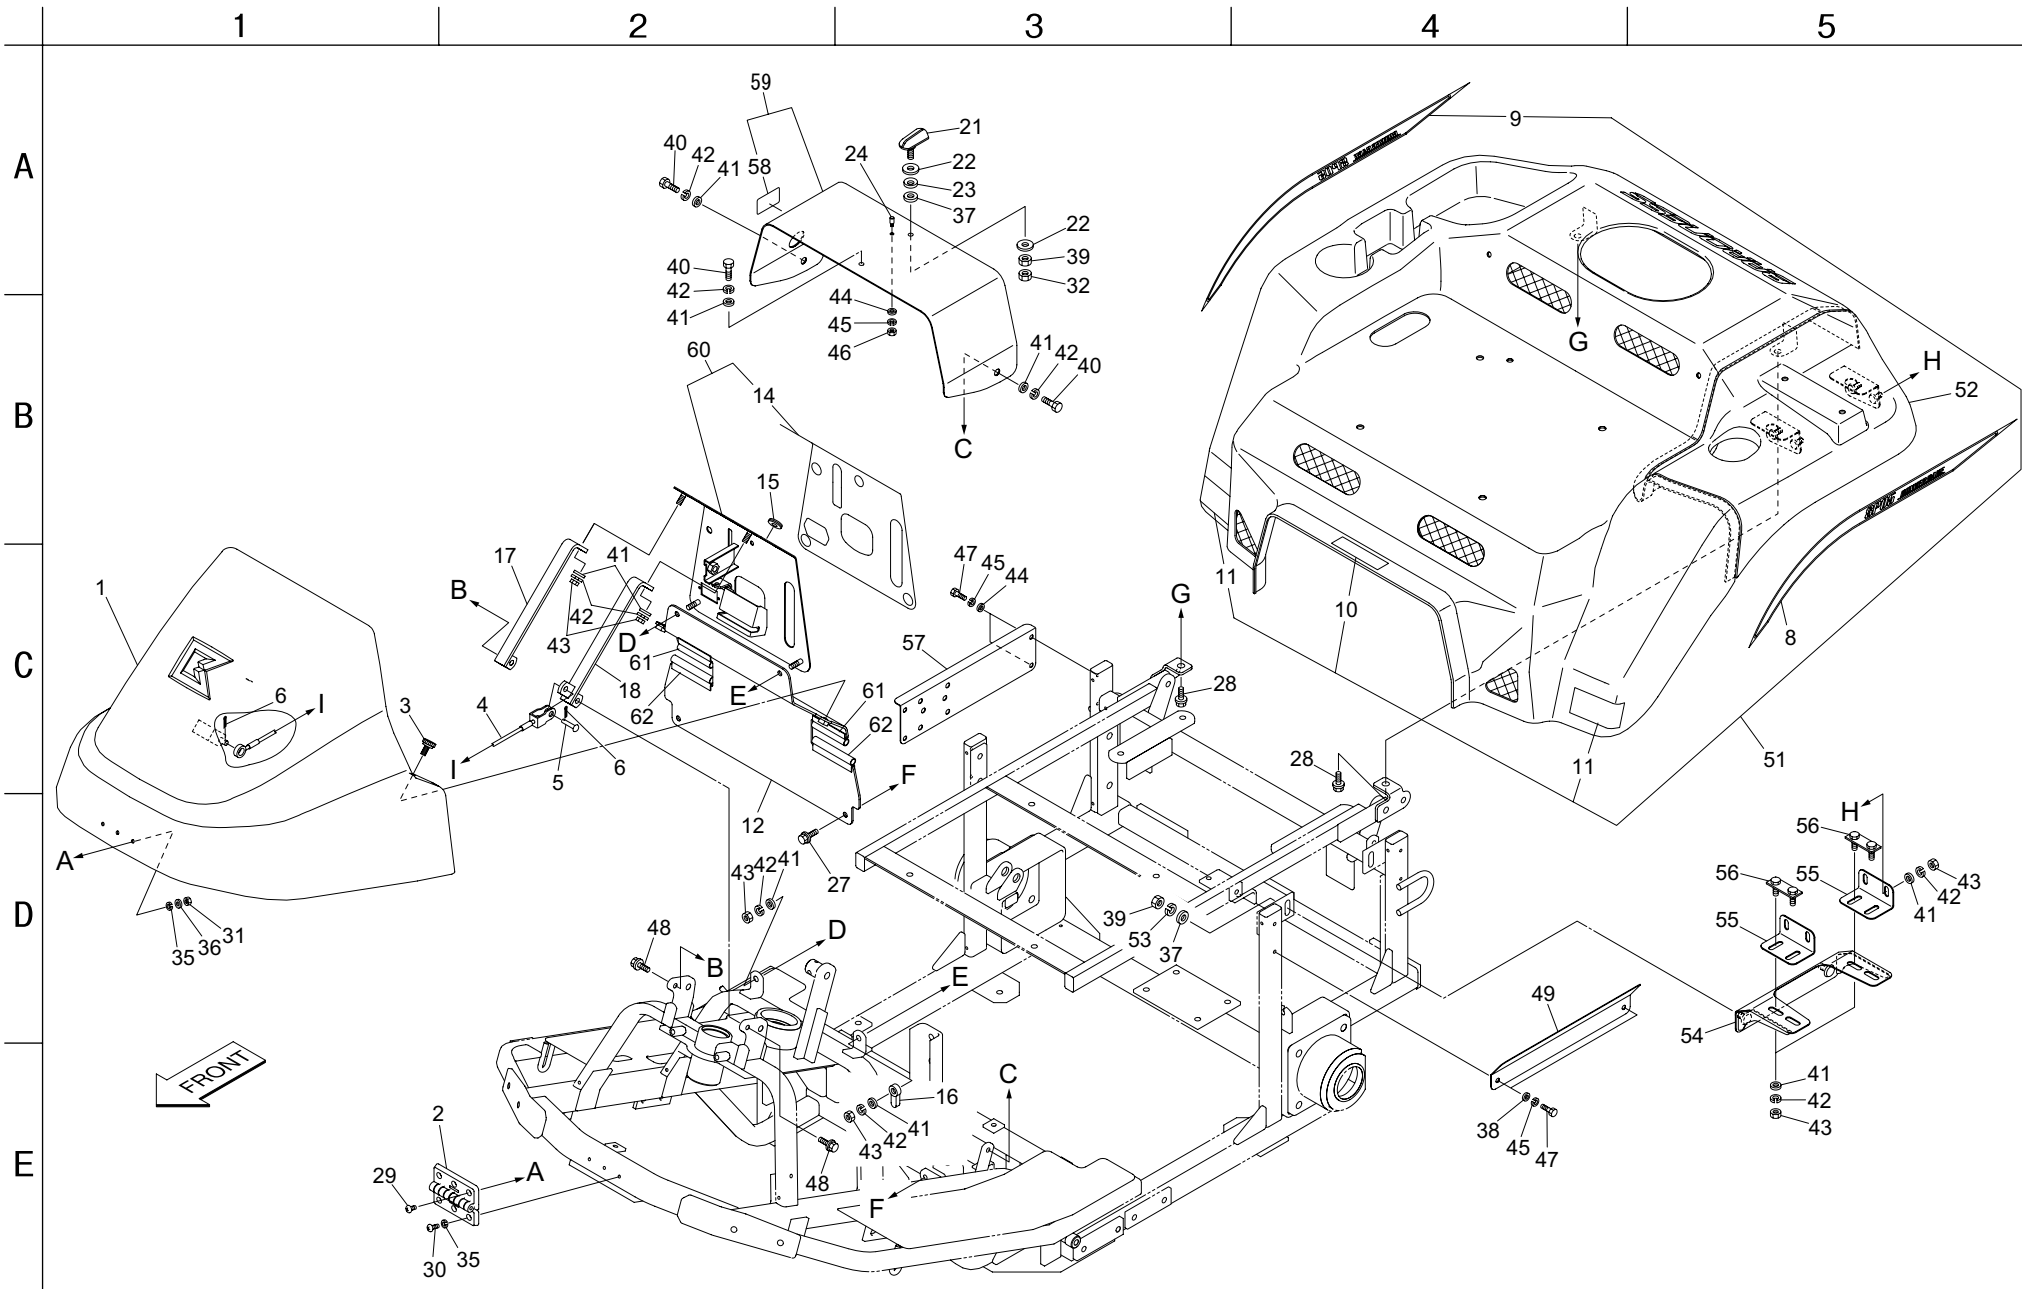

*: Parts for two-wheel drive

11. Traveling hydraulic section (for three-wheel drive)

SP05

12. Cover section

SP05

Cat No.	Code No.	Part name	Qty	Remarks
12 - 1	SP05---0501Z0	F Cover COMP	1	
12 - 2	K4520000260	5.2 Hole Resin Hinge 100 Black	1	
12 - 3	K1320000250	M8 Dimple Knob 16	2	
12 - 4	K1170037000	Cable 370	1	
12 - 5	K6040060282	6 Round Head Pin 28	1	
12 - 6	K0300020162	2 Split Pin 16	2	
12 - 7				
12 - 8	SP05---0513Z0	SP05 Sticker (Left)	1	
12 - 9	SP05---0514Z0	SP05 Sticker (Right)	1	
12 - 10	SP05---0515Z0	Abrasion-Proof Tape	1	
12 - 11	K4205001580	Caution Label - Hand Crush	2	
12 - 12	SP05---0521ZR	F Tire Cover	1	
12 - 13				
12 - 14	SP05---0560B0	Operation Label	1	
12 - 15	K0900300120	Grommet w/ Film C30SG12A	1	
12 - 16	K4281000030	10.5 Harness Clamp 50	1	
12 - 17	SP05---0535ZD	Panel Stay (Right)	1	
12 - 18	SP05---0536ZD	Panel Stay (Left)	1	
12 - 19				
12 - 20				
12 - 21	SP05---0542ZR	Cover Fastener	1	
12 - 22	K5051010220	1C5191P Washer 1022	2	
12 - 23	K0210100002	10 Disc Spring L	1	
12 - 24	K0071001122	8 Pin M6 Bolt 16	1	
12 - 25				
12 - 26				
12 - 27	K0021080102	8 Bolt w/ Flange 10 (Type 1)	2	
12 - 28	K0021080152	8 Bolt w/ Flange 15	2	
12 - 29	K0042050102	5+ R-Head Small Screw 10	3	
12 - 30	K0042050152	5+ R-Head Small Screw 15	3	
12 - 31	K0100050002	5 Nut	3	
12 - 32	K0102100002	10 Nut 3	1	
12 - 33				
12 - 34				
12 - 35	K0200050002	5S Washer	6	